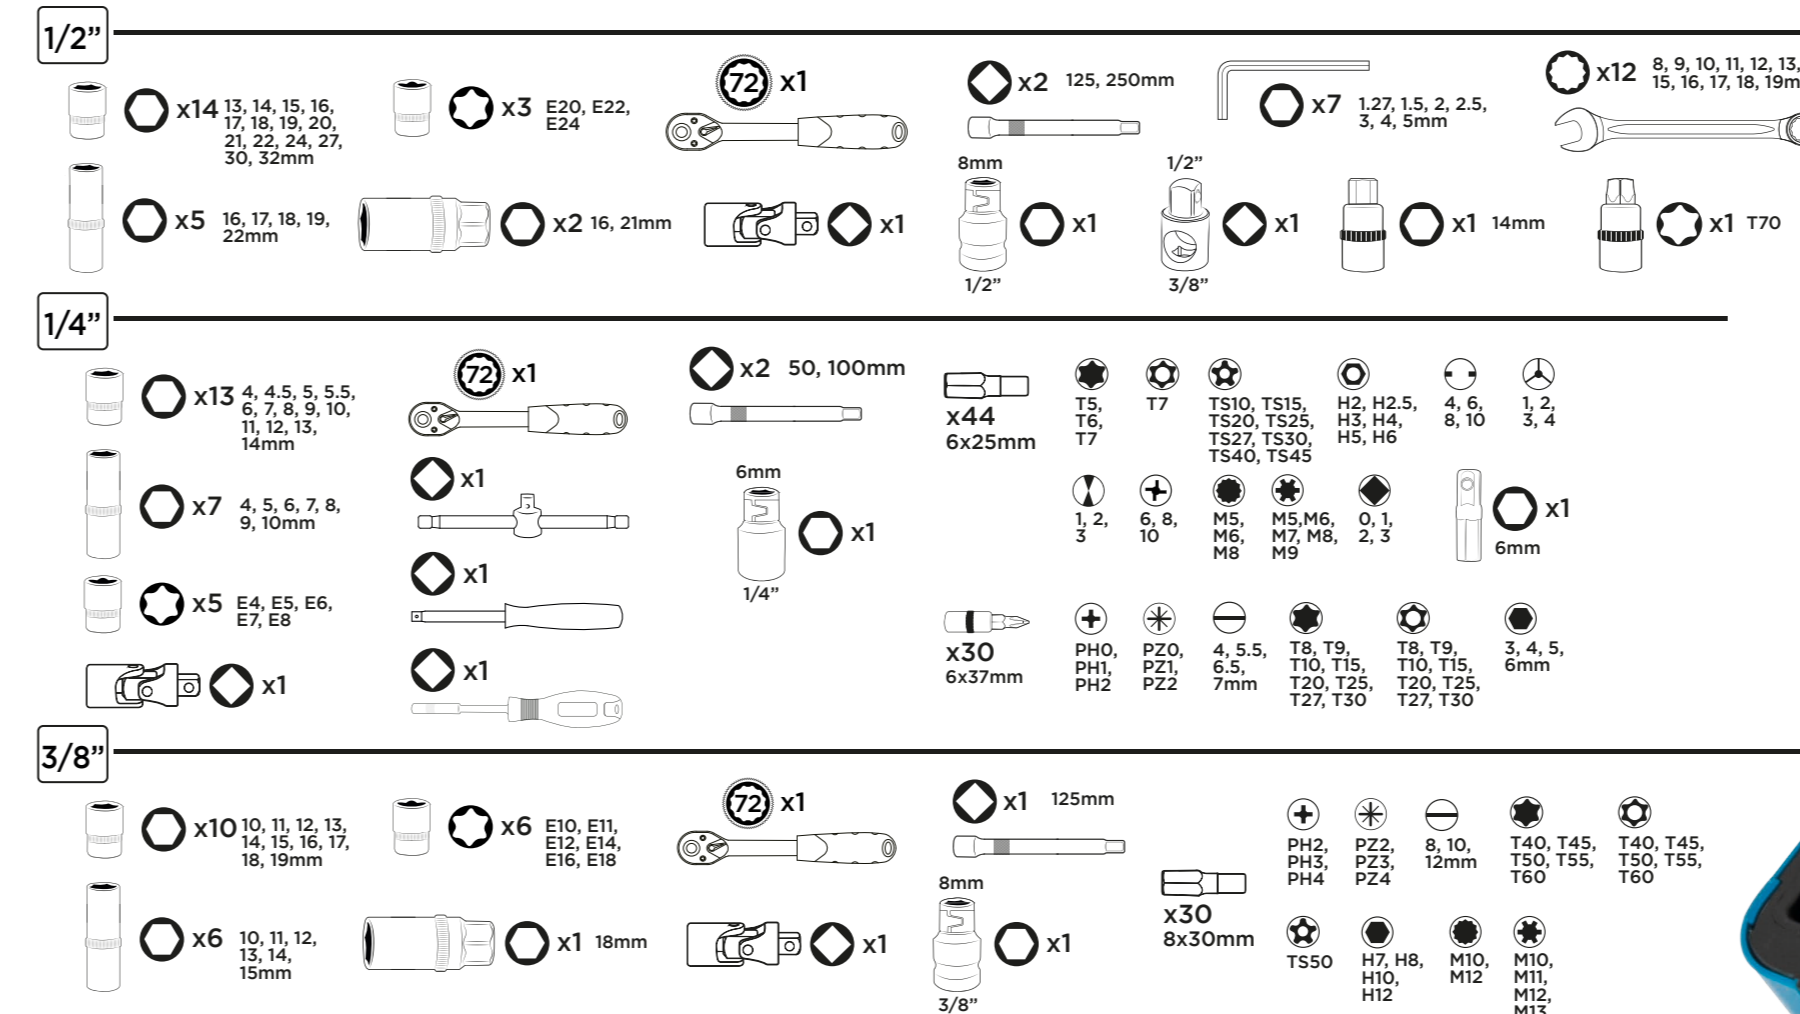

# NIVEL

STRONG IS SMART

216 PCS 1/2" 1/4" 3/8" CrV S2

9712259