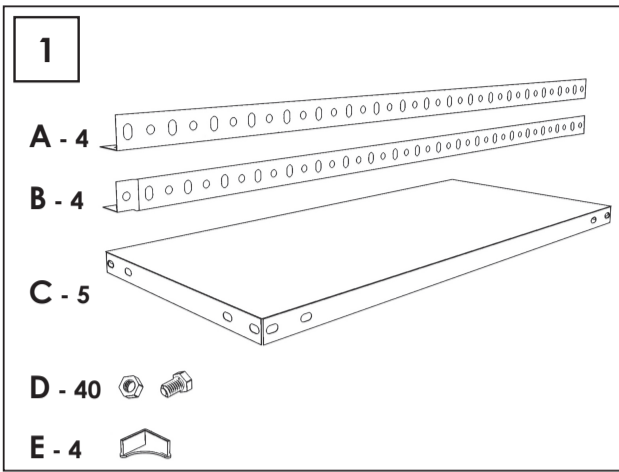

200 x 100 x 40 cm.

Advantage PLUS 5/400

www.simonrack.com

MADE IN SPAIN

INSTRUCTIONS

SIMONCLASSIC

SIMONCLICK

SIMONOFFICE