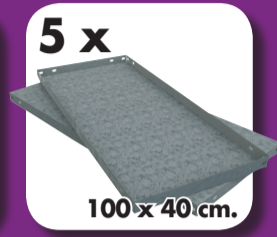

200 x 100 x 40 cm.

Advantage PLUS 5/400

www.simonrack.com

MADE IN SPAIN

INSTRUCTIONS

SIMONCLASSIC

SIMONCLICK

SIMONOFFICE