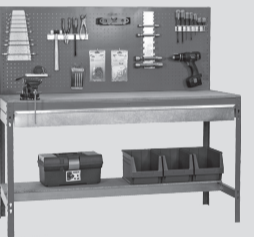

BANCOS DE TRABAJO