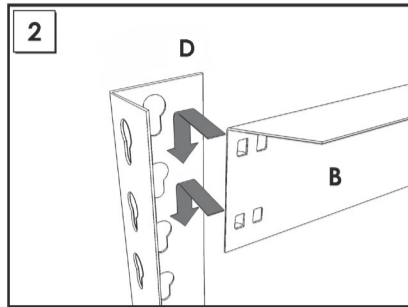

www.simonrack.com • www.simonrack.com • www.simonrack.com • www.simonrack.com

SIMONCLASSIC	SIMONCLICK	SIMONTALLER	SIMONAUTO
✓ 150 kg 350 lb	✗ 400 kg 900 lb	✗ 700 kg 1550 lb	✗ 300 kg 660 lb
SIMONWORK	SIMONLOCKER	SIMONOFFICE	SIMONHOME
✗ ✓ 800 kg 1800 lb	✗ ✗	✗ ✓ 275 kg 600 lb	✗ ✓ 150 kg 350 lb
SIMONGARDEN	SIMONTITAN	SIMONINOX	SIMONINDUSTRIAL
✗ ✓ 600 kg 1350 lb	✗ ✓ 900 kg 1990 lb	✗	✓ 4500 kg 9950 lb