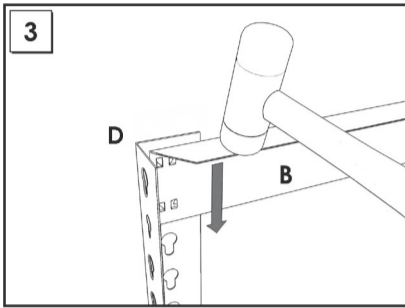

www.simonrack.com • www.simonrack.com • www.simonrack.com • www.simonrack.com

SIMONCLASSIC	SIMONCLICK	SIMONTALLER	SIMONAUTO
✓ 150 kg 350 lb	✗ 400 kg 900 lb	✗ 700 kg 1550 lb	✗ 300 kg 660 lb
SIMONWORK	SIMONLOCKER	SIMONOFFICE	SIMONHOME
✗ ✓ 800 kg 1800 lb	✗ ✗	✗ ✓ 275 kg 600 lb	✗ ✓ 150 kg 350 lb
SIMONGARDEN	SIMONTITAN	SIMONINOX	SIMONINDUSTRIAL
✗ ✓ 600 kg 1350 lb	✗ ✓ 900 kg 1990 lb	✗	✓ 4500 kg 9950 lb