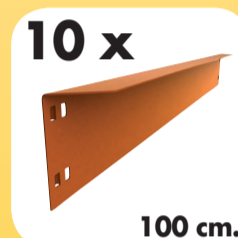

200 x 100 x 60 cm.

BRICOFORTE 1006-5 Metal

On-line instructions: www.instructionsrack.com/simonrack/bricofortemetal.html

www.simonrack.com

www.simonrack.com

MADE IN SPAIN

INSTRUCTIONS