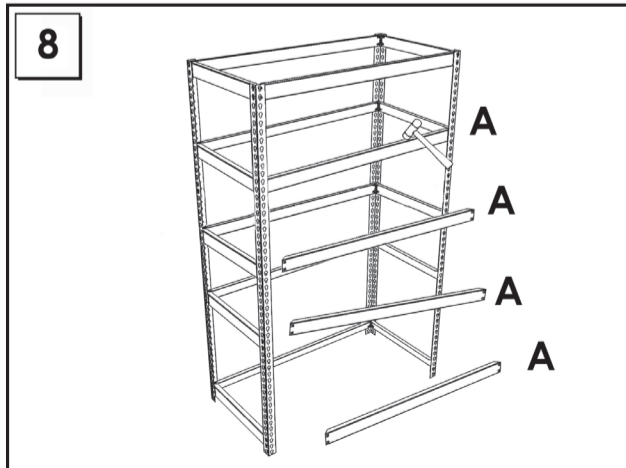

SIMONCLASSIC

SIMONCLICK

SIMONOFFICE

SIMONTALLER

BANCOS DE TRABAJO

SIMONHOME

TAQUILLAS

SIMONTITÁN

SIMONINOX

SIMONPALET

SIMONLEVER

ALTILLOS Y PASILLOS ELEVADOS