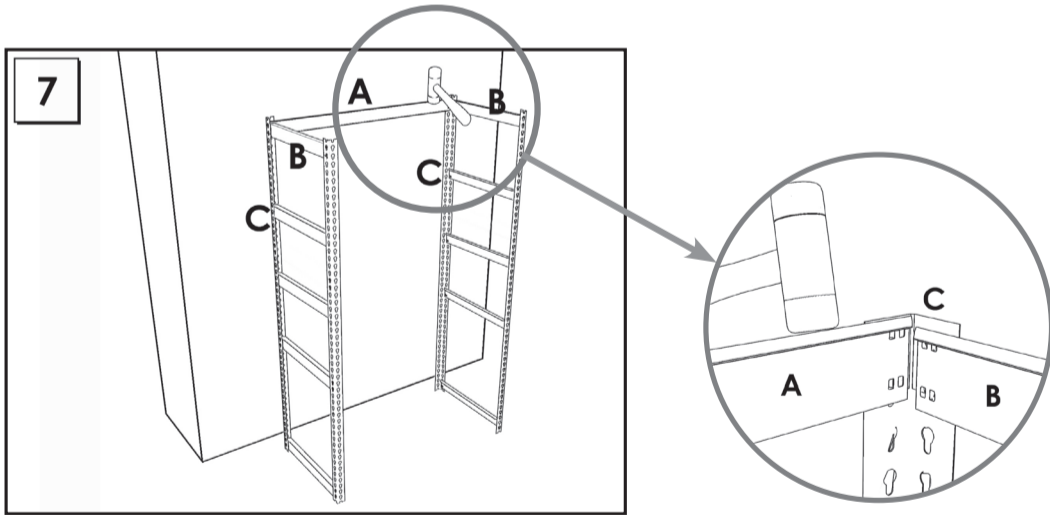

SIMONCLASSIC

SIMONCLICK

SIMONOFFICE

SIMONTALLER

BANCOS DE TRABAJO

SIMONHOME

TAQUILLAS

SIMONTITÁN

SIMONINOX

SIMONPALET

SIMONLEVER

ALTILLOS Y PASILLOS ELEVADOS