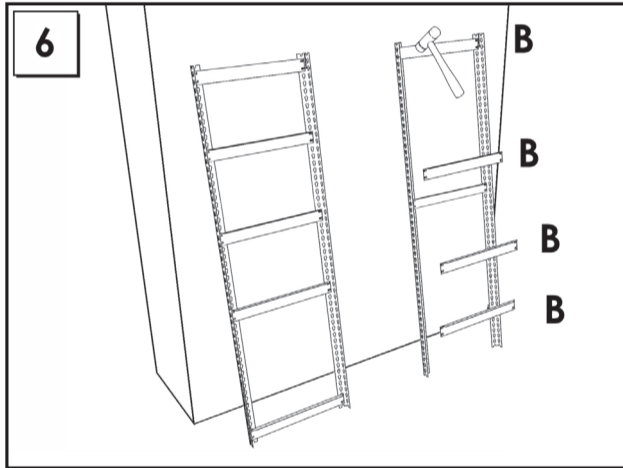

SIMONCLASSIC

SIMONCLICK

SIMONOFFICE

SIMONTALLER

BANCOS DE TRABAJO

SIMONHOME

TAQUILLAS

SIMONTITÁN

SIMONINOX

SIMONPALET

SIMONLEVER

ALTILLOS Y PASILLOS ELEVADOS