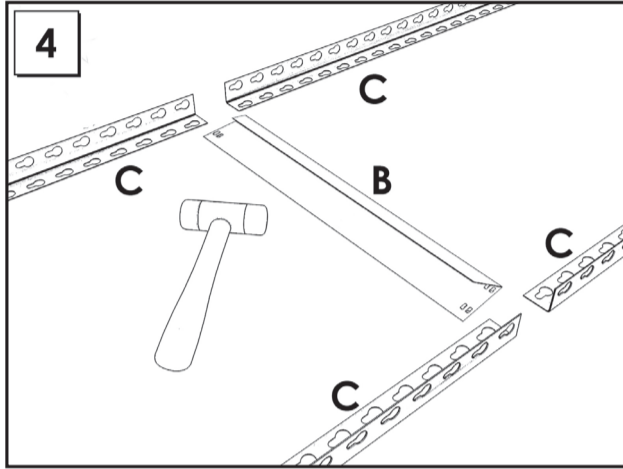

SIMONCLASSIC

SIMONCLICK

SIMONOFFICE

SIMONTALLER

BANCOS DE TRABAJO

SIMONHOME

TAQUILLAS

SIMONTITÁN

SIMONINOX

SIMONPALET

SIMONLEVER

ALTILLOS Y PASILLOS ELEVADOS