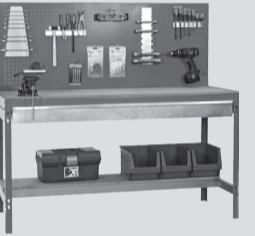

BANCOS DE TRABAJO