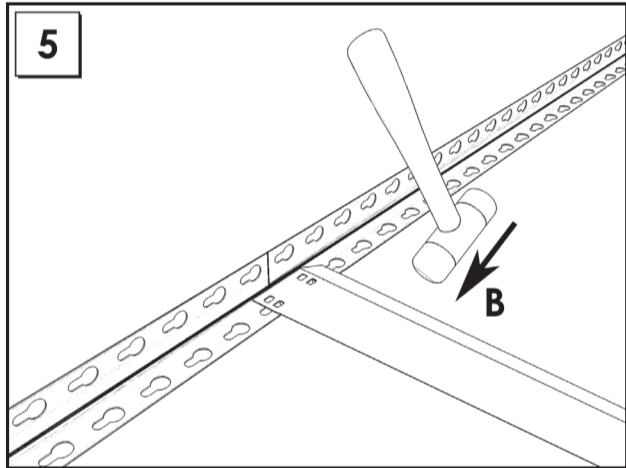

SIMONCLASSIC

SIMONCLICK

SIMONOFFICE

SIMONTALLER

BANCOS DE TRABAJO

SIMONHOME

TAQUILLAS

SIMONTITÁN

SIMONINOX

SIMONPALET

SIMONLEVER

ALTILLOS Y PASILLOS ELEVADOS