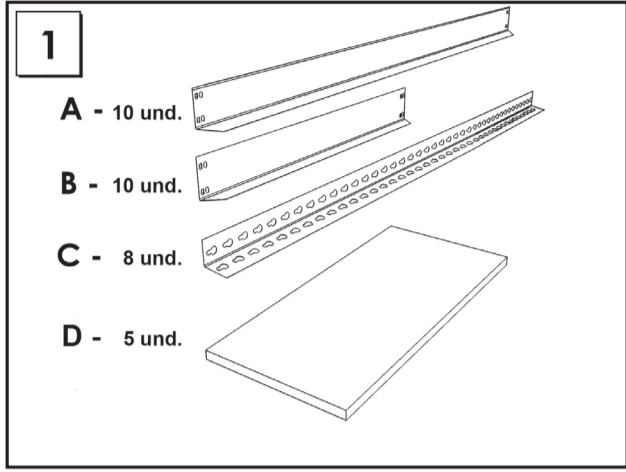

SIMONCLASSIC

SIMONCLICK

SIMONOFFICE

SIMONTALLER

BANCOS DE TRABAJO

SIMONHOME

TAQUILLAS

SIMONTITÁN

SIMONINOX

SIMONPALET

SIMONLEVER

ALTILLOS Y PASILLOS ELEVADOS