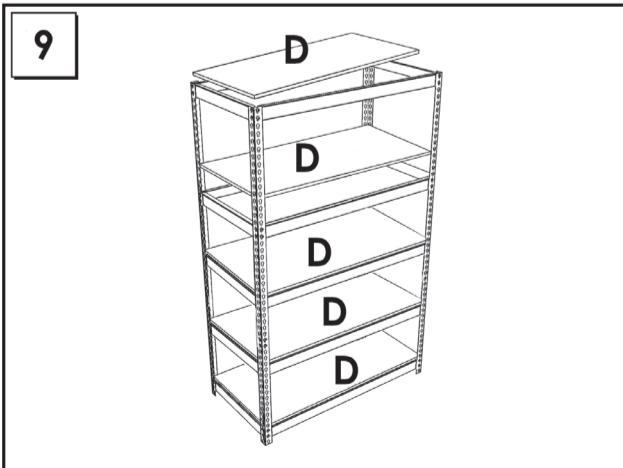

SIMONCLASSIC

SIMONCLICK

SIMONOFFICE

SIMONTALLER

BANCOS DE TRABAJO

SIMONHOME

TAQUILLAS

SIMONTITÁN

SIMONINOX

SIMONPALET

SIMONLEVER

ALTILLOS Y PASILLOS ELEVADOS