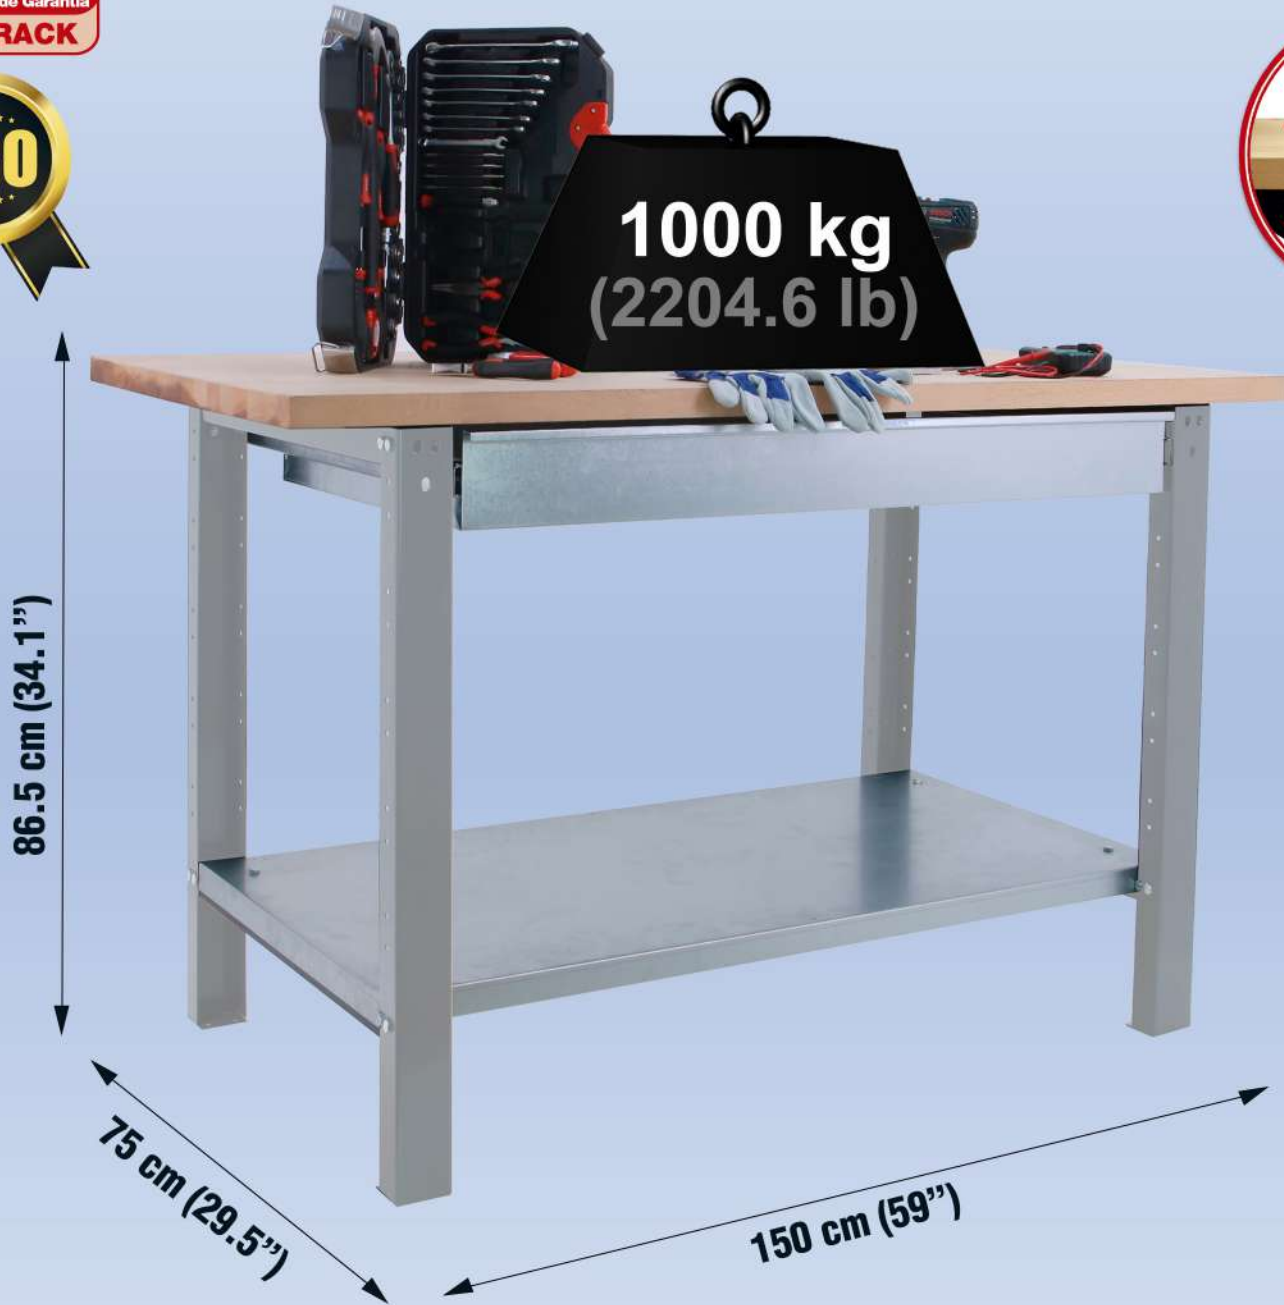

Simon Rack
SINCE 1964 - MANUFACTURER

ESTANTERIAS SIMON S.L. B.50.556.463
PG. ALFAMEN C/ POLIGONO C. Nº3
ALFAMEN (ZARAGOZA)

www.simonrack.com

INSTRUCCIONES
INSTRUCTIONS
ANLEITUNG
INSTRUCTIONS