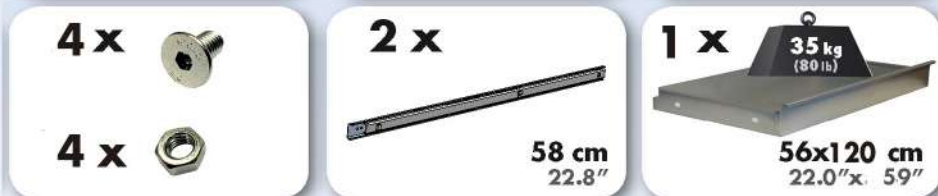

Simon Rack
SINCE 1964 - MANUFACTURER

ESTANTERIAS SIMON S.L. B.50.556.463
PG. ALFAMEN C/ POLIGONO C. Nº3
ALFAMEN (ZARAGOZA)

www.simonrack.com

INSTRUCCIONES
INSTRUCTIONS
ANLEITUNG
INSTRUCTIONS