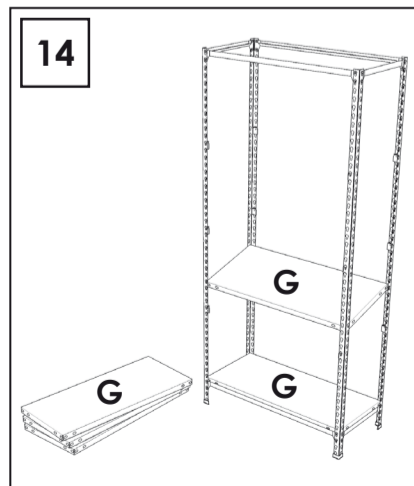

180 x 80 x 30 cm.

Ecoclick Mini 5/300 Simon Rack

www.simonrack.com

MADE IN SPAIN

INSTRUCTIONS

On-line instructions: www.instructionsrack.com/ecoclick

SIMONCLASSIC

SIMONCLICK