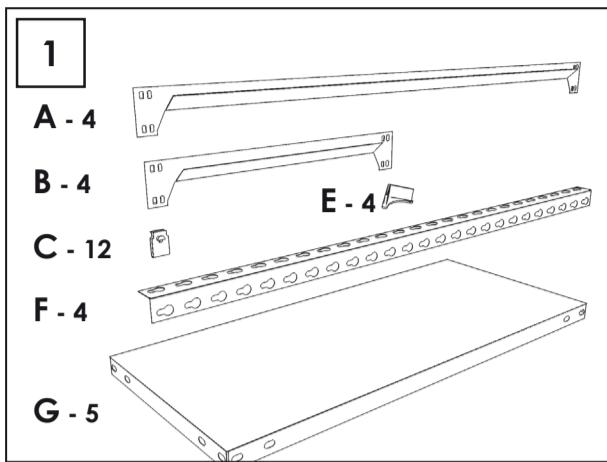

180 x 80 x 30 cm.

Ecoclick Mini 5/300 Simon Rack

www.simonrack.com

MADE IN SPAIN

INSTRUCTIONS

On-line instructions: www.instructionsrack.com/ecoclick

SIMONCLASSIC

SIMONCLICK