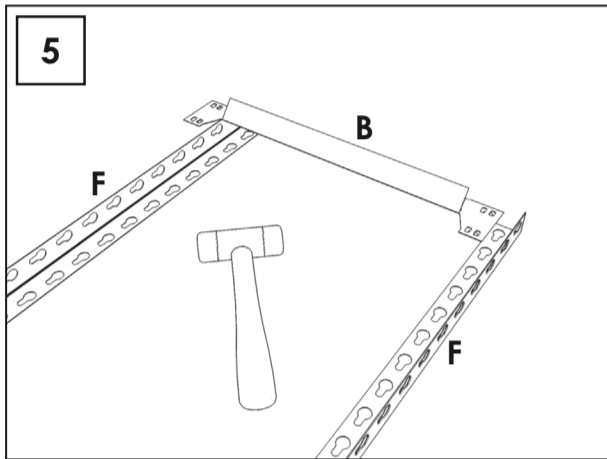

180 x 80 x 30 cm.

Ecoclick Mini 5/300 Simon Rack

www.simonrack.com

MADE IN SPAIN

INSTRUCTIONS

On-line instructions: www.instructionsrack.com/ecoclick

SIMONCLASSIC

SIMONCLICK