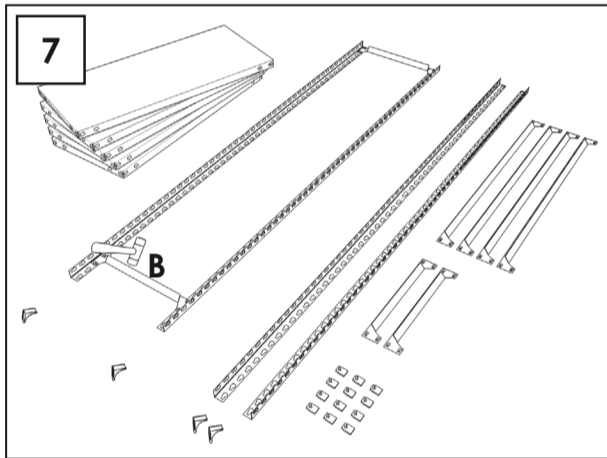

180 x 80 x 30 cm.

Ecoclick Mini 5/300 Simon Rack

www.simonrack.com

MADE IN SPAIN

INSTRUCTIONS

On-line instructions: www.instructionsrack.com/ecoclick

SIMONCLASSIC

SIMONCLICK