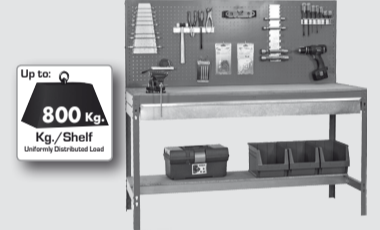

BANCOS DE TRABAJO