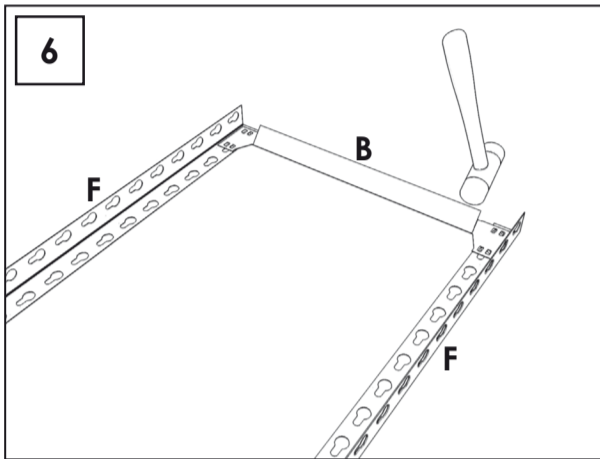

180 x 80 x 30 cm.

Ecoclick Mini 5/300 Simon Rack

www.simonrack.com

MADE IN SPAIN

INSTRUCTIONS

On-line instructions: www.instructionsrack.com/ecoclick

SIMONCLASSIC

SIMONCLICK