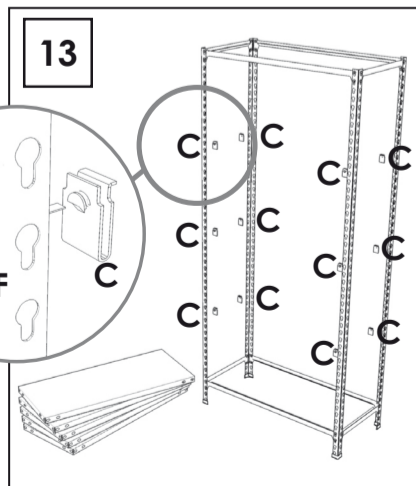

180 x 80 x 30 cm.

Ecoclick Mini 5/300 Simon Rack

www.simonrack.com

MADE IN SPAIN

INSTRUCTIONS

On-line instructions: www.instructionsrack.com/ecoclick

SIMONCLASSIC

SIMONCLICK