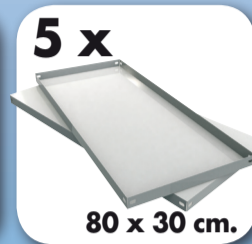

180 x 80 x 30 cm.

Ecoclick Mini 5/300 Simon Rack

www.simonrack.com

MADE IN SPAIN

INSTRUCTIONS

On-line instructions: www.instructionsrack.com/ecoclick

SIMONCLASSIC

SIMONCLICK