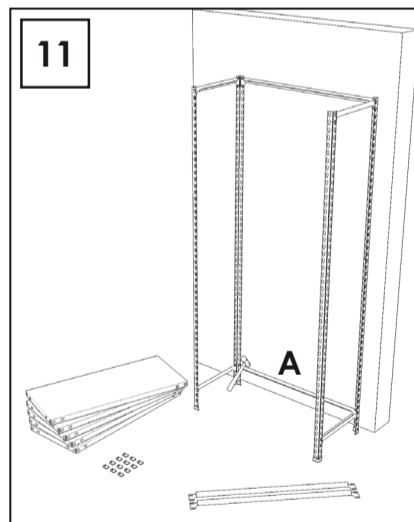

180 x 80 x 30 cm.

Ecoclick Mini 5/300 Simon Rack

www.simonrack.com

MADE IN SPAIN

INSTRUCTIONS

On-line instructions: www.instructionsrack.com/ecoclick

SIMONCLASSIC

SIMONCLICK