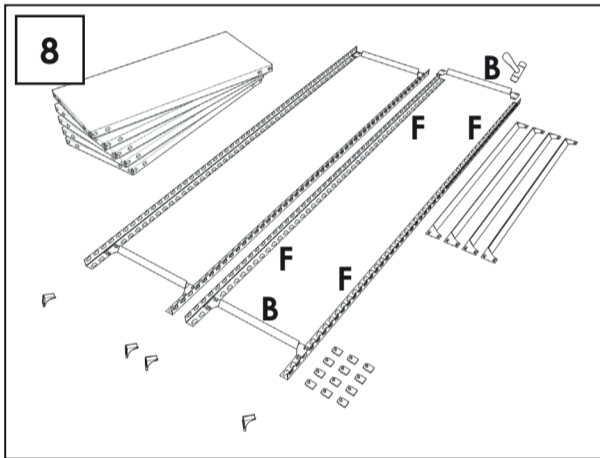

180 x 80 x 30 cm.

Ecoclick Mini 5/300 Simon Rack

www.simonrack.com

MADE IN SPAIN

INSTRUCTIONS

On-line instructions: www.instructionsrack.com/ecoclick

SIMONCLASSIC

SIMONCLICK