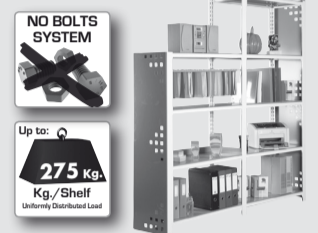

SIMONOFFICE