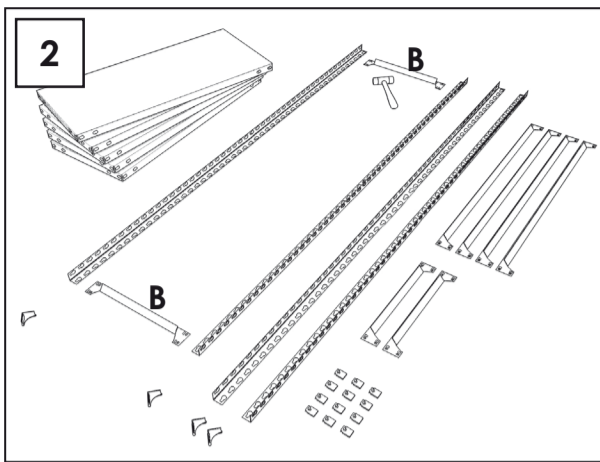

180 x 80 x 30 cm.

Ecoclick Mini 5/300 Simon Rack

www.simonrack.com

MADE IN SPAIN

INSTRUCTIONS

On-line instructions: www.instructionsrack.com/ecoclick

SIMONCLASSIC

SIMONCLICK