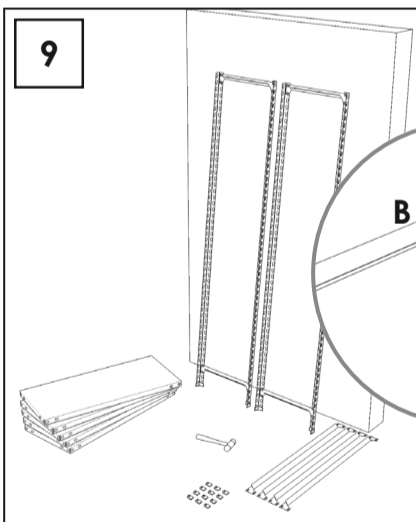

180 x 80 x 30 cm.

Ecoclick Mini 5/300 Simon Rack

www.simonrack.com

MADE IN SPAIN

INSTRUCTIONS

On-line instructions: www.instructionsrack.com/ecoclick

SIMONCLASSIC

SIMONCLICK