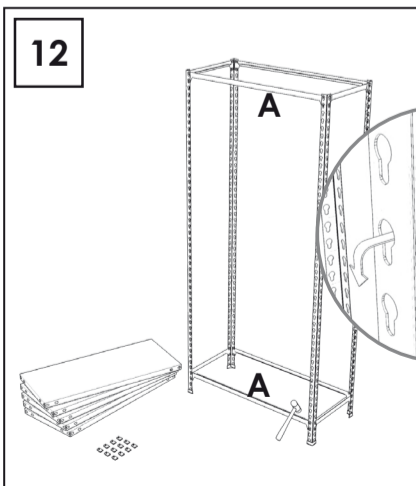

180 x 80 x 30 cm.

Ecoclick Mini 5/300 Simon Rack

www.simonrack.com

MADE IN SPAIN

INSTRUCTIONS

On-line instructions: www.instructionsrack.com/ecoclick

SIMONCLASSIC

SIMONCLICK