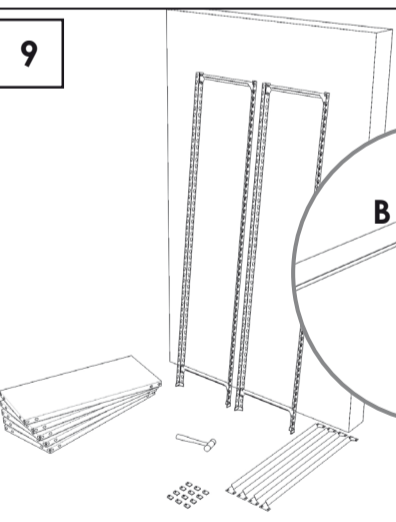

180 x 80 x 40 cm.

Ecoclick Mini 5/400

Simon Rack

www.simonrack.com

MADE IN SPAIN

INSTRUCTIONS

SIMONCLASSIC

SIMONCLICK