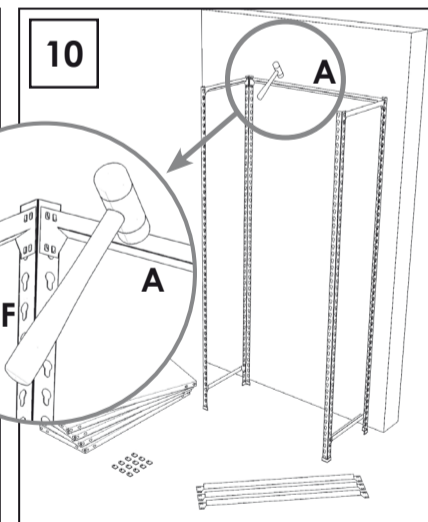

180 x 80 x 40 cm.

Ecoclick Mini 5/400

Simon Rack

www.simonrack.com

MADE IN SPAIN

INSTRUCTIONS

SIMONCLASSIC

SIMONCLICK