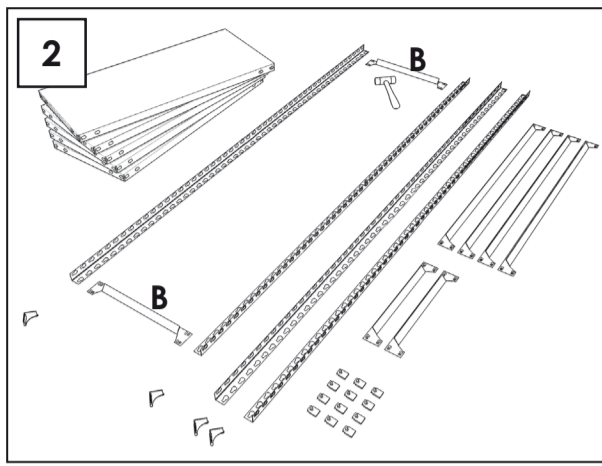

180 x 80 x 40 cm.

Ecoclick Mini 5/400

Simon Rack

www.simonrack.com

MADE IN SPAIN

INSTRUCTIONS

SIMONCLASSIC

SIMONCLICK