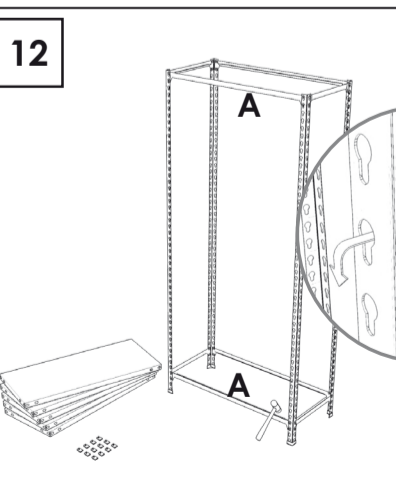

180 x 80 x 40 cm.

Ecoclick Mini 5/400

Simon Rack

www.simonrack.com

MADE IN SPAIN

INSTRUCTIONS

SIMONCLASSIC

SIMONCLICK