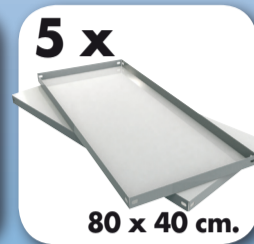

180 x 80 x 40 cm.

Ecoclick Mini 5/400

Simon Rack

www.simonrack.com

MADE IN SPAIN

INSTRUCTIONS

SIMONCLASSIC

SIMONCLICK