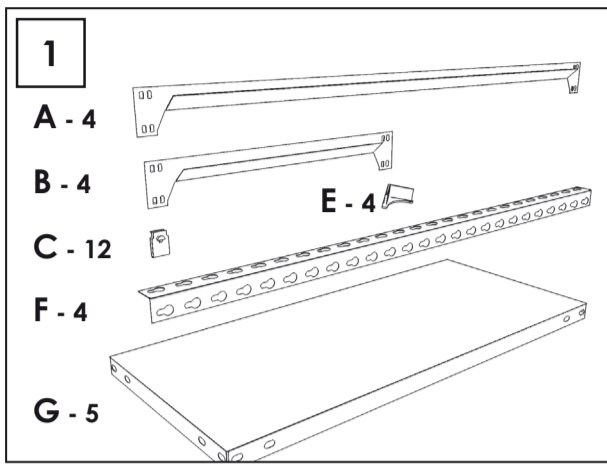

180 x 80 x 40 cm.

Ecoclick Mini 5/400

Simon Rack

www.simonrack.com

MADE IN SPAIN

INSTRUCTIONS

SIMONCLASSIC

SIMONCLICK