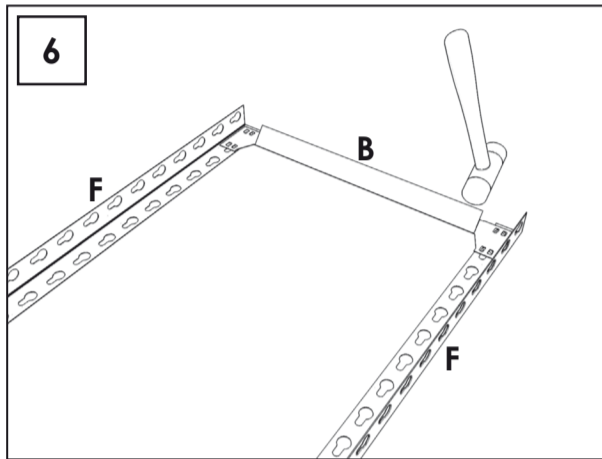

180 x 80 x 40 cm.

Ecoclick Mini 5/400

Simon Rack

www.simonrack.com

MADE IN SPAIN

INSTRUCTIONS

SIMONCLASSIC

SIMONCLICK