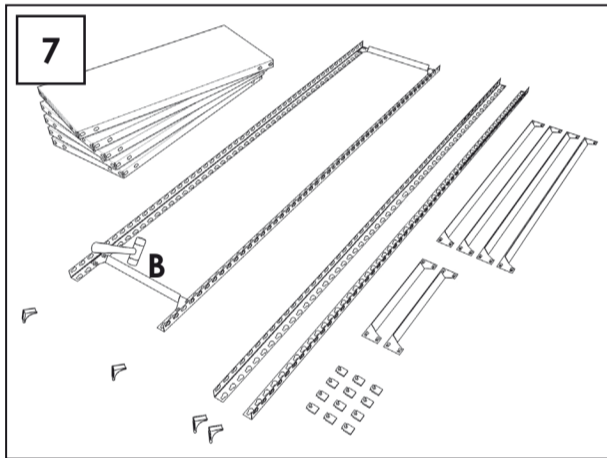

180 x 80 x 40 cm.

Ecoclick Mini 5/400

Simon Rack

www.simonrack.com

MADE IN SPAIN

INSTRUCTIONS

SIMONCLASSIC

SIMONCLICK