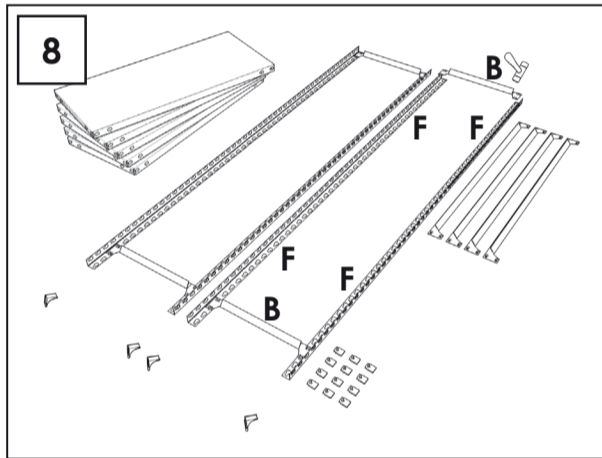

180 x 80 x 40 cm.

Ecoclick Mini 5/400

Simon Rack

www.simonrack.com

MADE IN SPAIN

INSTRUCTIONS

SIMONCLASSIC

SIMONCLICK