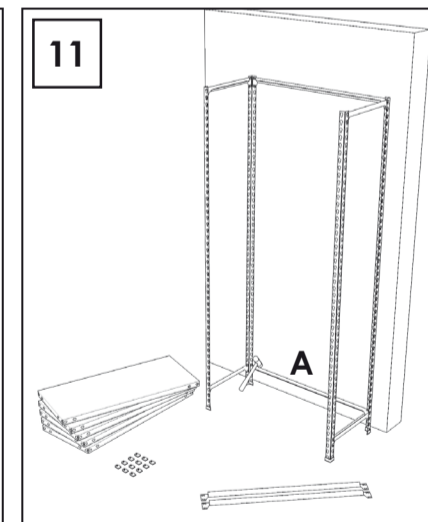

180 x 80 x 40 cm.

Ecoclick Mini 5/400

Simon Rack

www.simonrack.com

MADE IN SPAIN

INSTRUCTIONS

SIMONCLASSIC

SIMONCLICK