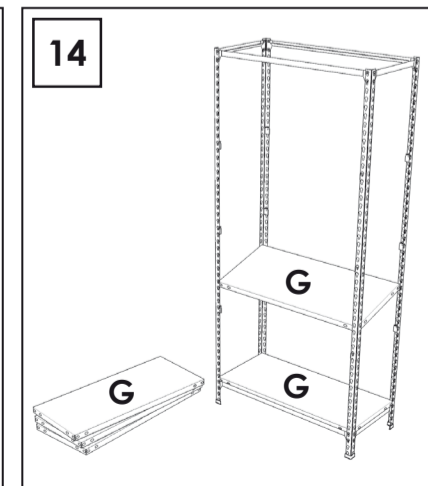

180 x 80 x 40 cm.

Ecoclick Mini 5/400

Simon Rack

www.simonrack.com

MADE IN SPAIN

INSTRUCTIONS

SIMONCLASSIC

SIMONCLICK