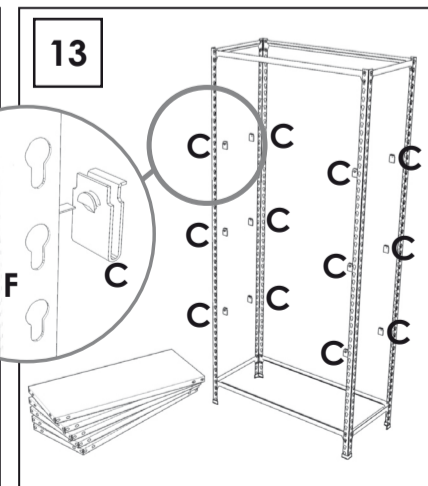

180 x 80 x 40 cm.

Ecoclick Mini 5/400

Simon Rack

www.simonrack.com

MADE IN SPAIN

INSTRUCTIONS

SIMONCLASSIC

SIMONCLICK