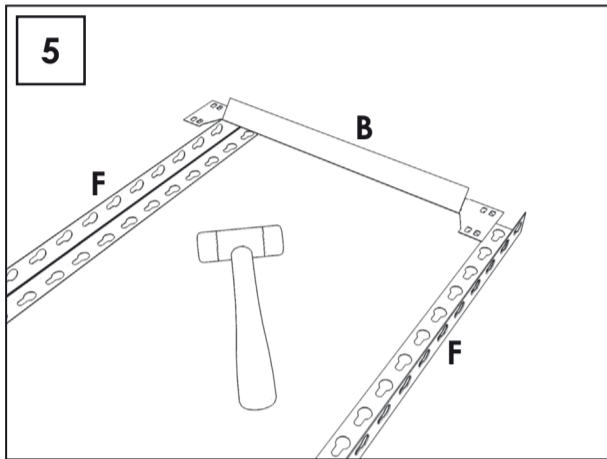

180 x 80 x 40 cm.

Ecoclick Mini 5/400

Simon Rack

www.simonrack.com

MADE IN SPAIN

INSTRUCTIONS

SIMONCLASSIC

SIMONCLICK