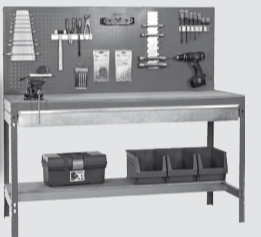

BANCOS DE TRABAJO