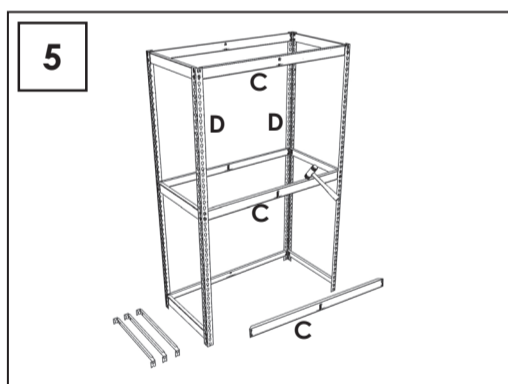

200 x 150 x 45 cm.
78,7 x 59,1 x 17,7 in.

NOT INCLUDED:

9 min.

On-line instructions: www.instructionsrack.com/simontaller

MADE IN SPAIN

www.simonrack.com

INSTRUCTIONS

On-line instructions: www.instructionsrack.com/simontaller