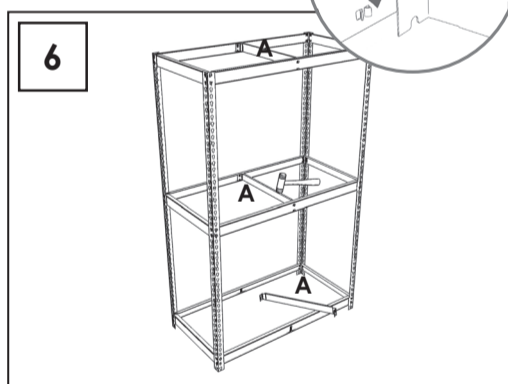

200 x 150 x 45 cm.
78,7 x 59,1 x 17,7 in.

NOT INCLUDED:

9 min.

On-line instructions: www.instructionsrack.com/simontaller

MADE IN SPAIN

www.simonrack.com

INSTRUCTIONS

On-line instructions: www.instructionsrack.com/simontaller