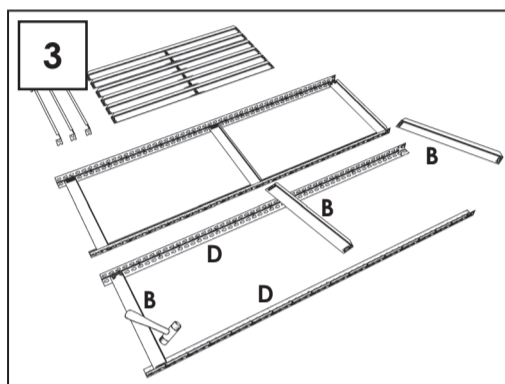

200 x 150 x 45 cm.
78,7 x 59,1 x 17,7 in.

NOT INCLUDED:

9 min.

On-line instructions: www.instructionsrack.com/simontaller

MADE IN SPAIN

www.simonrack.com

INSTRUCTIONS

On-line instructions: www.instructionsrack.com/simontaller