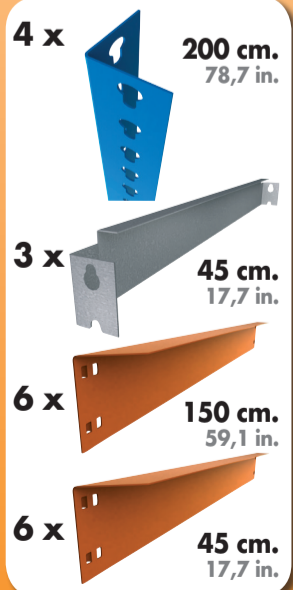

200 x 150 x 45 cm.
78,7 x 59,1 x 17,7 in.

NOT INCLUDED:

9 min.

On-line instructions: www.instructionsrack.com/simontaller

MADE IN SPAIN

www.simonrack.com

INSTRUCTIONS

On-line instructions: www.instructionsrack.com/simontaller