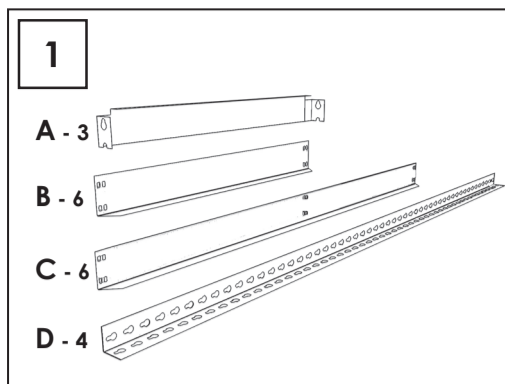

200 x 150 x 45 cm.
78,7 x 59,1 x 17,7 in.

NOT INCLUDED:

9 min.

On-line instructions: www.instructionsrack.com/simontaller

MADE IN SPAIN

www.simonrack.com

INSTRUCTIONS

On-line instructions: www.instructionsrack.com/simontaller