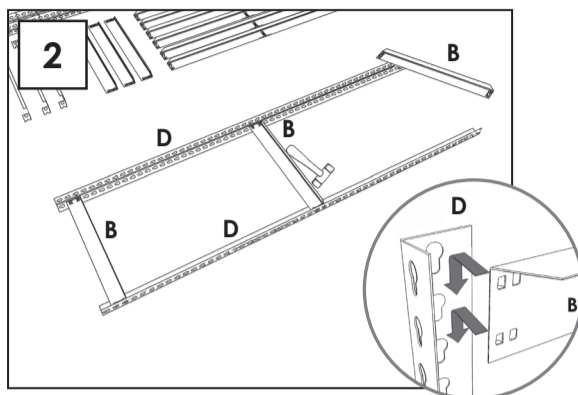

200 x 150 x 45 cm.
78,7 x 59,1 x 17,7 in.

NOT INCLUDED:

9 min.

On-line instructions: www.instructionsrack.com/simontaller

MADE IN SPAIN

www.simonrack.com

INSTRUCTIONS

On-line instructions: www.instructionsrack.com/simontaller