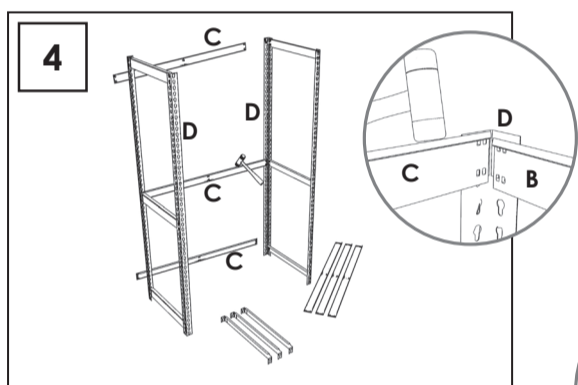

200 x 150 x 45 cm.
78,7 x 59,1 x 17,7 in.

NOT INCLUDED:

9 min.

On-line instructions: www.instructionsrack.com/simontaller

MADE IN SPAIN

www.simonrack.com

INSTRUCTIONS

On-line instructions: www.instructionsrack.com/simontaller