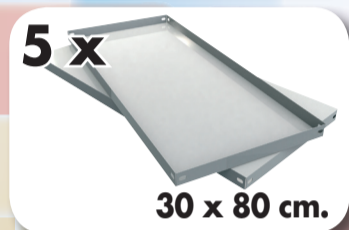

## 180 x 80 x 30 cm. Colour

**Simon Rack**

[www.simonrack.com](http://www.simonrack.com)

MADE IN SPAIN

INSTRUCTIONS

**STANDARD MOUNTING**

**SIMONCLASSIC**

**SIMONCLICK**