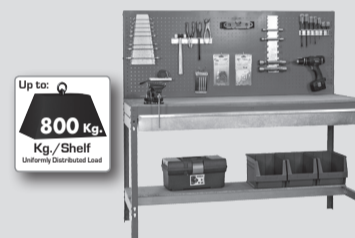

BANCOS DE TRABAJO