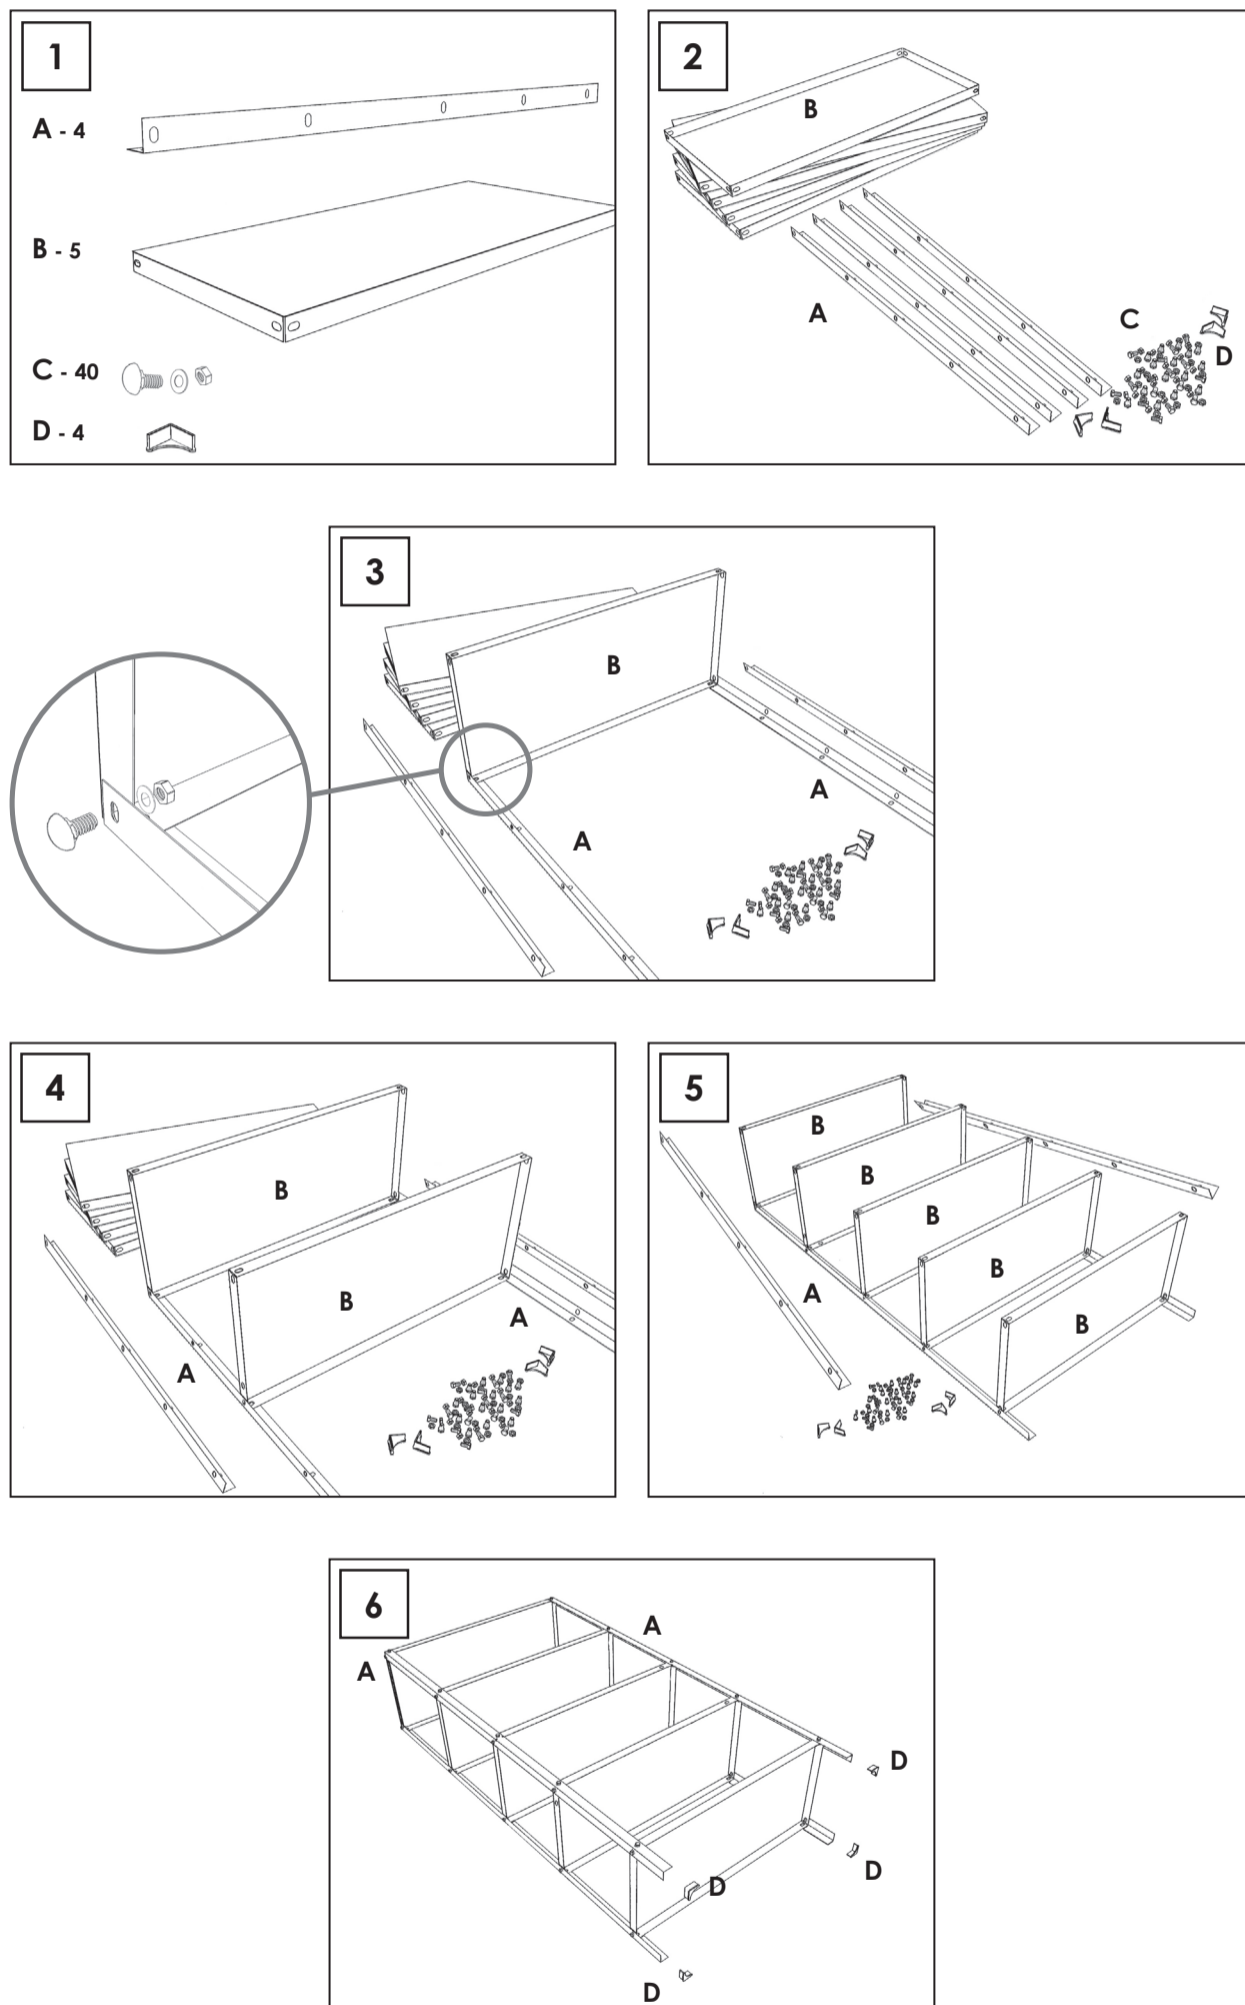

## 180 x 80 x 30 cm. Colour

**Simon Rack**

[www.simonrack.com](http://www.simonrack.com)

MADE IN SPAIN

INSTRUCTIONS

**STANDARD MOUNTING**

**SIMONCLASSIC**

**SIMONCLICK**