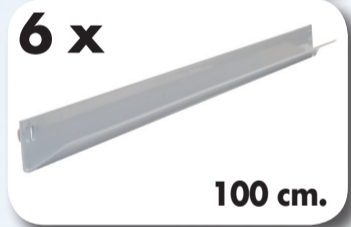

# HOMECLICK METAL

180 x 100 x 30 cm.

Plus 5-300

www.simonrack.com

MADE IN SPAIN

TÜVRheinland®  
CERT  
ISO 9001

INSTRUCTIONS