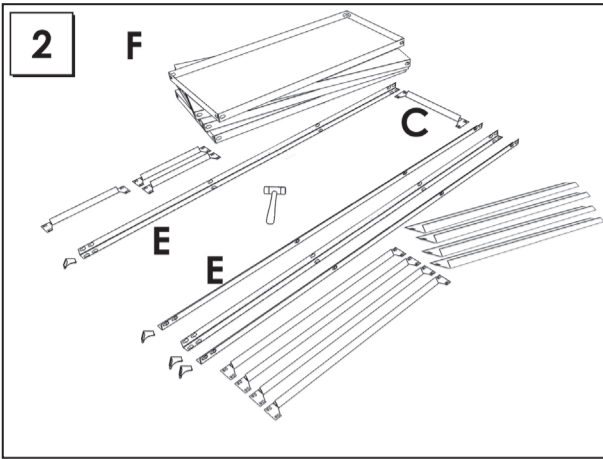

STANDARD MOUNTING

SIMONCLASSIC

SIMONCLICK

SIMONOFFICE

SIMONTALLER

BANCOS DE TRABAJO

SIMONHOME

TAQUILLAS

SIMONTITÁN

SIMONINOX

SIMONPALET

SIMONLEVER

ALTILLOS Y PASILLOS ELEVADOS