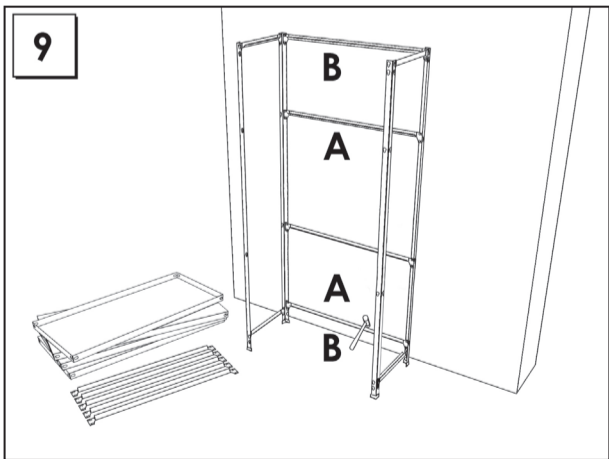

STANDARD MOUNTING

SIMONCLASSIC

SIMONCLICK

SIMONOFFICE

SIMONTALLER

BANCOS DE TRABAJO

SIMONHOME

TAQUILLAS

SIMONTITÁN

SIMONINOX

SIMONPALET

SIMONLEVER

ALTILLOS Y PASILLOS ELEVADOS