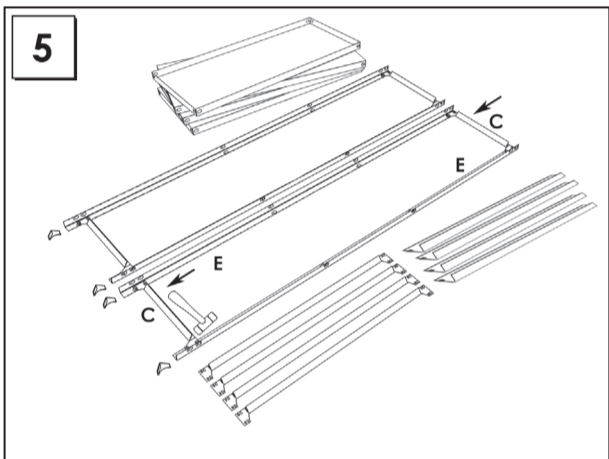

STANDARD MOUNTING

SIMONCLASSIC

SIMONCLICK

SIMONOFFICE

SIMONTALLER

BANCOS DE TRABAJO

SIMONHOME

TAQUILLAS

SIMONTITÁN

SIMONINOX

SIMONPALET

SIMONLEVER

ALTILLOS Y PASILLOS ELEVADOS