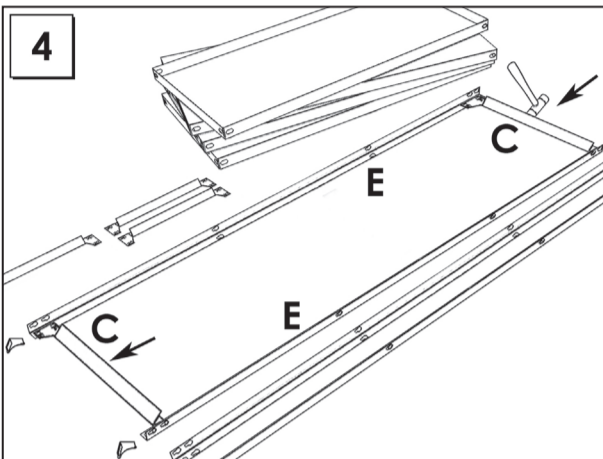

STANDARD MOUNTING

SIMONCLASSIC

SIMONCLICK

SIMONOFFICE

SIMONTALLER

BANCOS DE TRABAJO

SIMONHOME

TAQUILLAS

SIMONTITÁN

SIMONINOX

SIMONPALET

SIMONLEVER

ALTILLOS Y PASILLOS ELEVADOS