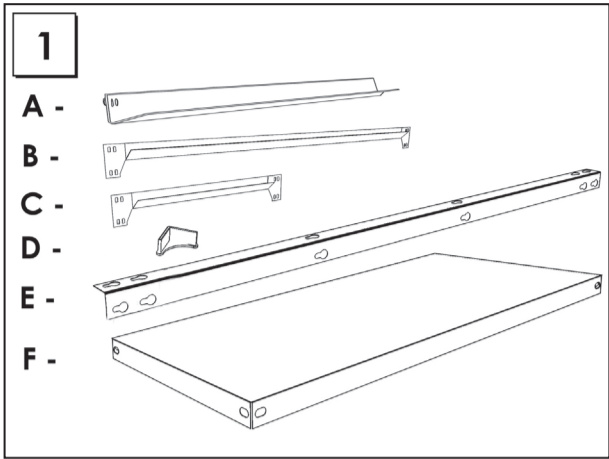

STANDARD MOUNTING

SIMONCLASSIC

SIMONCLICK

SIMONOFFICE

SIMONTALLER

BANCOS DE TRABAJO

SIMONHOME

TAQUILLAS

SIMONTITÁN

SIMONINOX

SIMONPALET

SIMONLEVER

ALTILLOS Y PASILLOS ELEVADOS