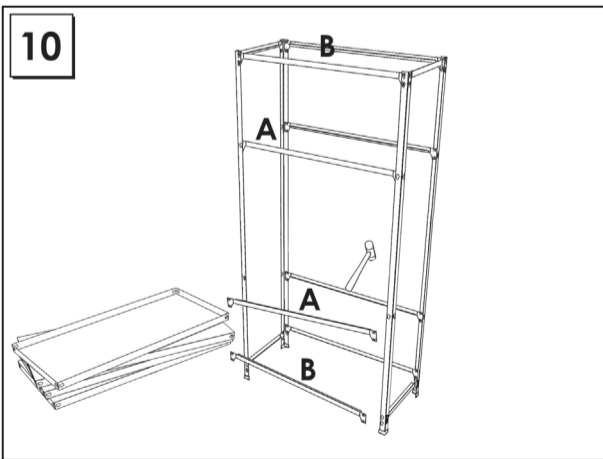

STANDARD MOUNTING

SIMONCLASSIC

SIMONCLICK

SIMONOFFICE

SIMONTALLER

BANCOS DE TRABAJO

SIMONHOME

TAQUILLAS

SIMONTITÁN

SIMONINOX

SIMONPALET

SIMONLEVER

ALTILLOS Y PASILLOS ELEVADOS