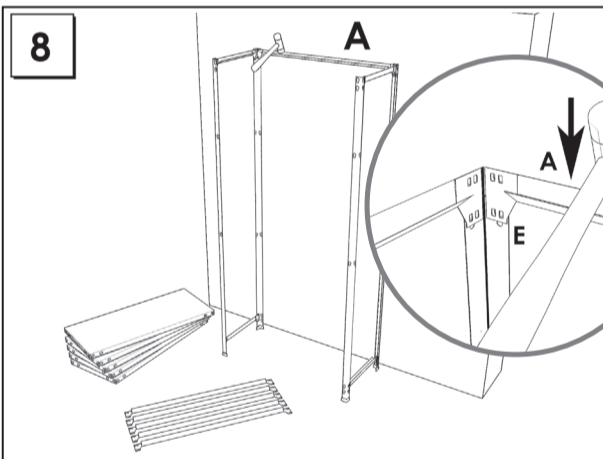

STANDARD MOUNTING

SIMONCLASSIC

SIMONCLICK

SIMONOFFICE

SIMONTALLER

BANCOS DE TRABAJO

SIMONHOME

TAQUILLAS

SIMONTITÁN

SIMONINOX

SIMONPALET

SIMONLEVER

ALTILLOS Y PASILLOS ELEVADOS