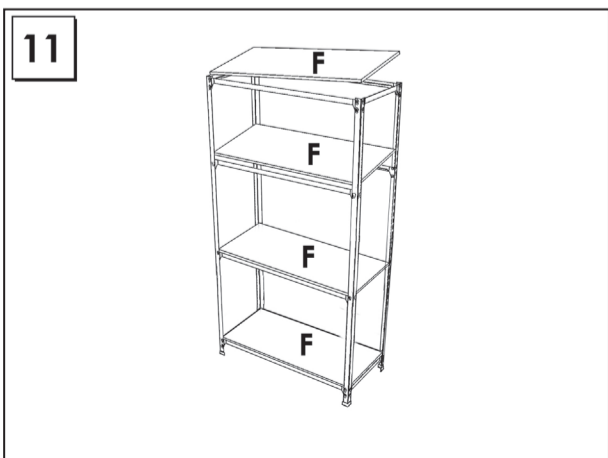

STANDARD MOUNTING

SIMONCLASSIC

SIMONCLICK

SIMONOFFICE

SIMONTALLER

BANCOS DE TRABAJO

SIMONHOME

TAQUILLAS

SIMONTITÁN

SIMONINOX

SIMONPALET

SIMONLEVER

ALTILLOS Y PASILLOS ELEVADOS