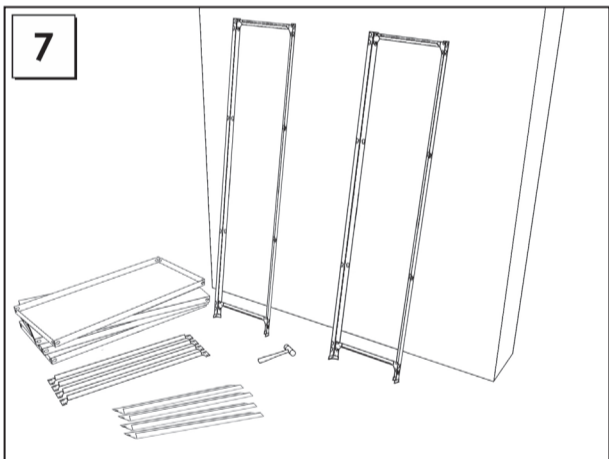

# HOMECLICK METAL

180 x 100 x 30 cm.

Plus 5-300

www.simonrack.com

MADE IN SPAIN

TÜVRheinland®  
CERT  
ISO 9001

INSTRUCTIONS

## STANDARD MOUNTING