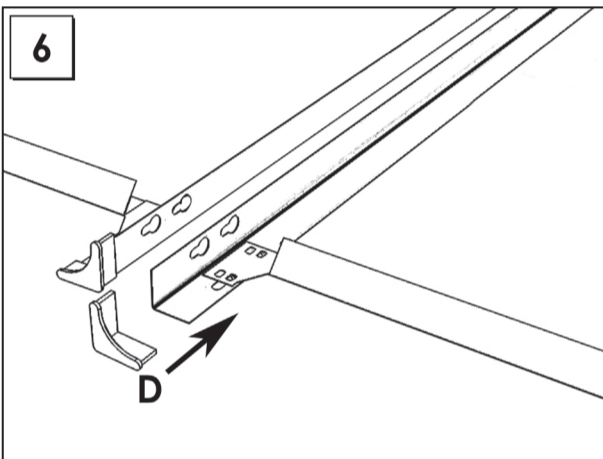

STANDARD MOUNTING

SIMONCLASSIC

SIMONCLICK

SIMONOFFICE

SIMONTALLER

BANCOS DE TRABAJO

SIMONHOME

TAQUILLAS

SIMONTITÁN

SIMONINOX

SIMONPALET

SIMONLEVER

ALTILLOS Y PASILLOS ELEVADOS