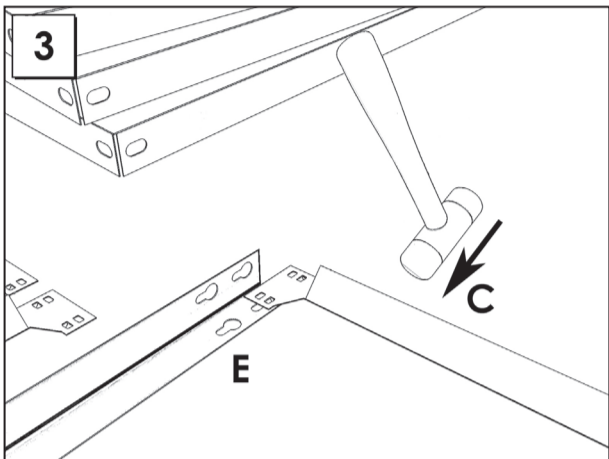

STANDARD MOUNTING

SIMONCLASSIC

SIMONCLICK

SIMONOFFICE

SIMONTALLER

BANCOS DE TRABAJO

SIMONHOME

TAQUILLAS

SIMONTITÁN

SIMONINOX

SIMONPALET

SIMONLEVER

ALTILLOS Y PASILLOS ELEVADOS