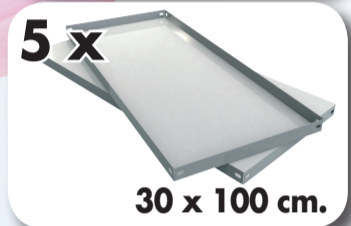

# HOMECLICK METAL

180 x 100 x 30 cm.

Plus 5-300

www.simonrack.com

MADE IN SPAIN

TÜVRheinland®  
CERT  
ISO 9001

INSTRUCTIONS