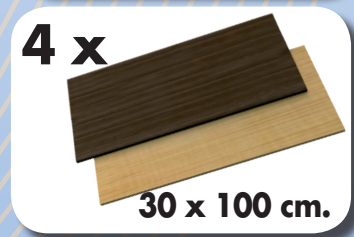

HOMECCLICK WOOD

PLUS 4/300 **160 x 100 x 30 cm.**

www.simonrack.com

MADE IN SPAIN