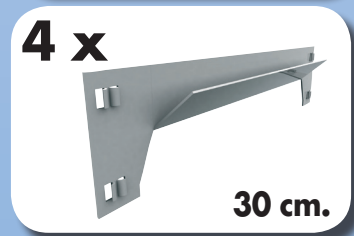

HOMECCLICK WOOD

PLUS 4/300 **160 x 100 x 30 cm.**

www.simonrack.com

MADE IN SPAIN