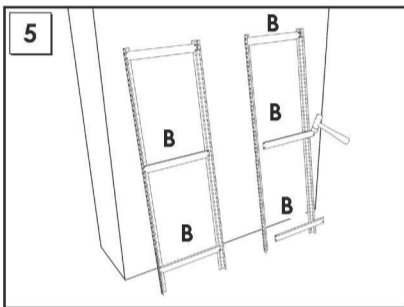

www.simonrack.com • www.simonrack.com • www.simonrack.com • www.simonrack.com

SIMONCLASSIC	SIMONCLICK	SIMONTALLER	SIMONAUTO
SIMONWORK	SIMONLOCKER	SIMONOFFICE	SIMONHOME
SIMONGARDEN	SIMONTITAN	SIMONINOX	SIMONINDUSTRIAL