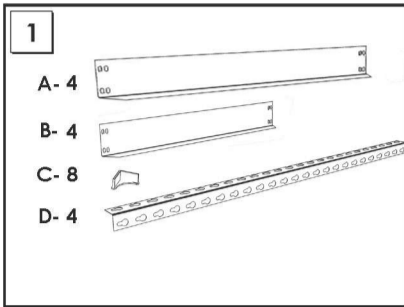

www.simonrack.com • www.simonrack.com • www.simonrack.com • www.simonrack.com

SIMONCLASSIC	SIMONCLICK	SIMONTALLER	SIMONAUTO
SIMONWORK	SIMONLOCKER	SIMONOFFICE	SIMONHOME
SIMONGARDEN	SIMONTITAN	SIMONINOX	SIMONINDUSTRIAL