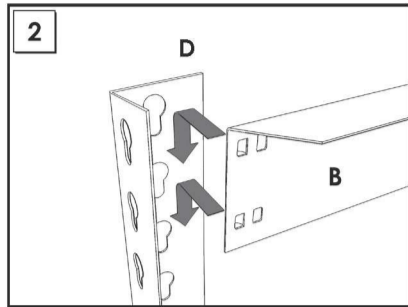

www.simonrack.com • www.simonrack.com • www.simonrack.com • www.simonrack.com

SIMONCLASSIC	SIMONCLICK	SIMONTALLER	SIMONAUTO
SIMONWORK	SIMONLOCKER	SIMONOFFICE	SIMONHOME
SIMONGARDEN	SIMONTITAN	SIMONINOX	SIMONINDUSTRIAL