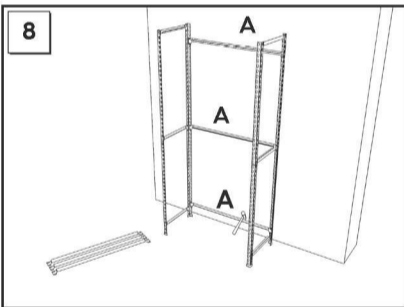

www.simonrack.com • www.simonrack.com • www.simonrack.com • www.simonrack.com

SIMONCLASSIC	SIMONCLICK	SIMONTALLER	SIMONAUTO
SIMONWORK	SIMONLOCKER	SIMONOFFICE	SIMONHOME
SIMONGARDEN	SIMONTITAN	SIMONINOX	SIMONINDUSTRIAL