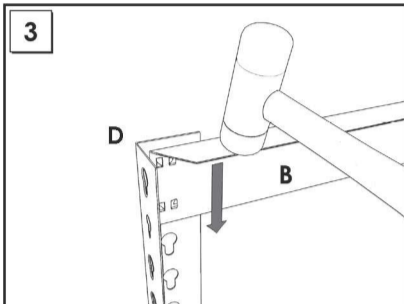

www.simonrack.com • www.simonrack.com • www.simonrack.com • www.simonrack.com

SIMONCLASSIC	SIMONCLICK	SIMONTALLER	SIMONAUTO
SIMONWORK	SIMONLOCKER	SIMONOFFICE	SIMONHOME
SIMONGARDEN	SIMONTITAN	SIMONINOX	SIMONINDUSTRIAL