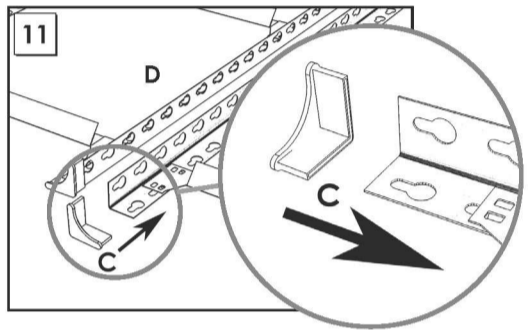

www.simonrack.com • www.simonrack.com • www.simonrack.com • www.simonrack.com

SIMONCLASSIC	SIMONCLICK	SIMONTALLER	SIMONAUTO
SIMONWORK	SIMONLOCKER	SIMONOFFICE	SIMONHOME
SIMONGARDEN	SIMONTITAN	SIMONINOX	SIMONINDUSTRIAL