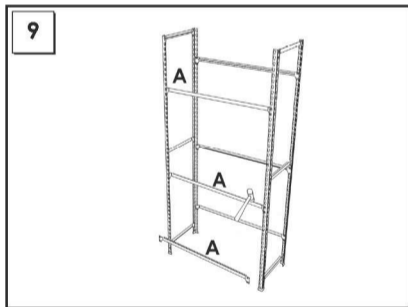

www.simonrack.com • www.simonrack.com • www.simonrack.com • www.simonrack.com

SIMONCLASSIC	SIMONCLICK	SIMONTALLER	SIMONAUTO
SIMONWORK	SIMONLOCKER	SIMONOFFICE	SIMONHOME
SIMONGARDEN	SIMONTITAN	SIMONINOX	SIMONINDUSTRIAL