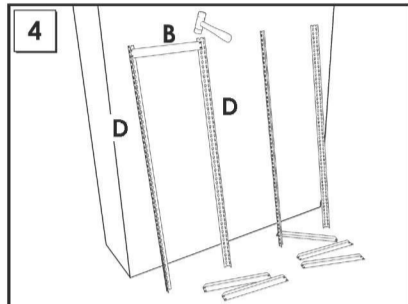

www.simonrack.com • www.simonrack.com • www.simonrack.com • www.simonrack.com

SIMONCLASSIC	SIMONCLICK	SIMONTALLER	SIMONAUTO
SIMONWORK	SIMONLOCKER	SIMONOFFICE	SIMONHOME
SIMONGARDEN	SIMONTITAN	SIMONINOX	SIMONINDUSTRIAL