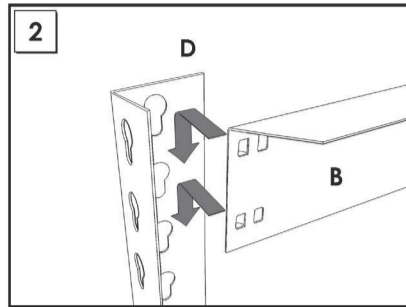

www.simonrack.com • www.simonrack.com • www.simonrack.com • www.simonrack.com

SIMONCLASSIC	SIMONCLICK	SIMONTALLER	SIMONAUTO
SIMONWORK	SIMONLOCKER	SIMONOFFICE	SIMONHOME
SIMONGARDEN	SIMONTITAN	SIMONINOX	SIMONINDUSTRIAL