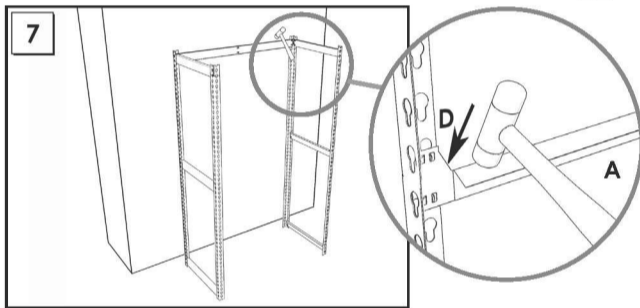

www.simonrack.com • www.simonrack.com • www.simonrack.com • www.simonrack.com

SIMONCLASSIC	SIMONCLICK	SIMONTALLER	SIMONAUTO
SIMONWORK	SIMONLOCKER	SIMONOFFICE	SIMONHOME
SIMONGARDEN	SIMONTITAN	SIMONINOX	SIMONINDUSTRIAL