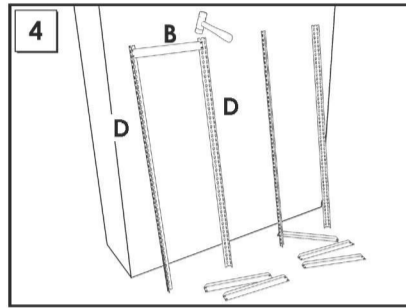

www.simonrack.com • www.simonrack.com • www.simonrack.com • www.simonrack.com

SIMONCLASSIC	SIMONCLICK	SIMONTALLER	SIMONAUTO
SIMONWORK	SIMONLOCKER	SIMONOFFICE	SIMONHOME
SIMONGARDEN	SIMONTITAN	SIMONINOX	SIMONINDUSTRIAL