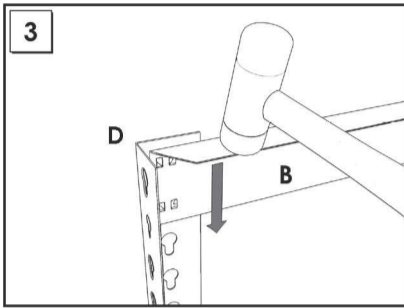

www.simonrack.com • www.simonrack.com • www.simonrack.com • www.simonrack.com

SIMONCLASSIC	SIMONCLICK	SIMONTALLER	SIMONAUTO
SIMONWORK	SIMONLOCKER	SIMONOFFICE	SIMONHOME
SIMONGARDEN	SIMONTITAN	SIMONINOX	SIMONINDUSTRIAL