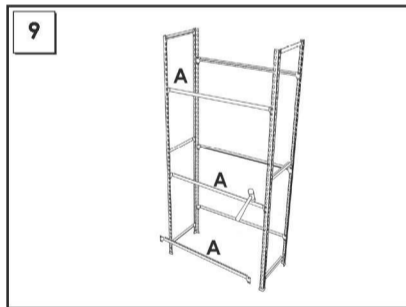

www.simonrack.com • www.simonrack.com • www.simonrack.com • www.simonrack.com

SIMONCLASSIC	SIMONCLICK	SIMONTALLER	SIMONAUTO
SIMONWORK	SIMONLOCKER	SIMONOFFICE	SIMONHOME
SIMONGARDEN	SIMONTITAN	SIMONINOX	SIMONINDUSTRIAL