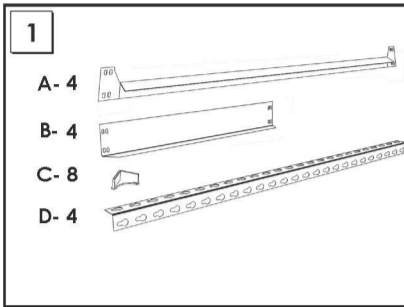

www.simonrack.com • www.simonrack.com • www.simonrack.com • www.simonrack.com

SIMONCLASSIC	SIMONCLICK	SIMONTALLER	SIMONAUTO
SIMONWORK	SIMONLOCKER	SIMONOFFICE	SIMONHOME
SIMONGARDEN	SIMONTITAN	SIMONINOX	SIMONINDUSTRIAL