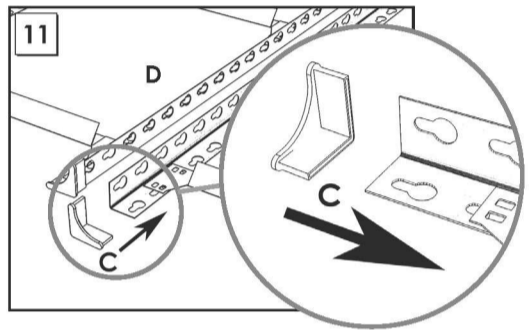

www.simonrack.com • www.simonrack.com • www.simonrack.com • www.simonrack.com

SIMONCLASSIC	SIMONCLICK	SIMONTALLER	SIMONAUTO
SIMONWORK	SIMONLOCKER	SIMONOFFICE	SIMONHOME
SIMONGARDEN	SIMONTITAN	SIMONINOX	SIMONINDUSTRIAL