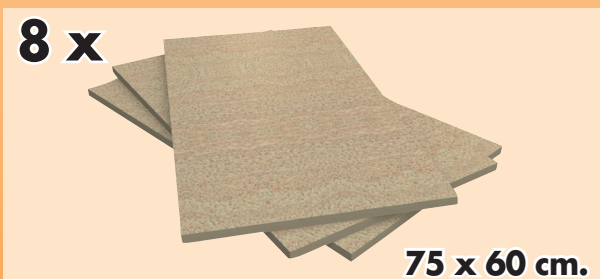

# SIMONFORTE ST 1506-4

Plywood

200 x 150 x 60 cm.

PACK  
1/2

9 min.

MADE IN EUROPE

www.simonrack.com