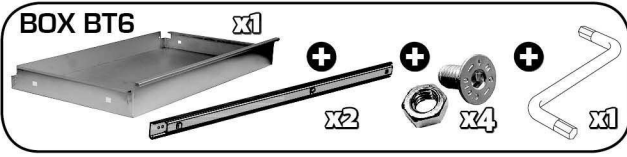

SIMONWORK BOX BT6

BOX BT6 + BT6 = BT6 BOX