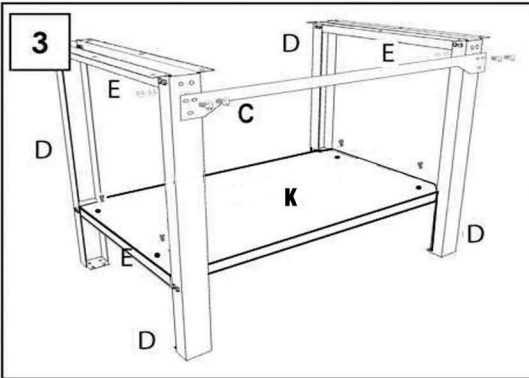

SIMONWORK BOX BT6

BOX BT6 + BT6 = BT6 BOX