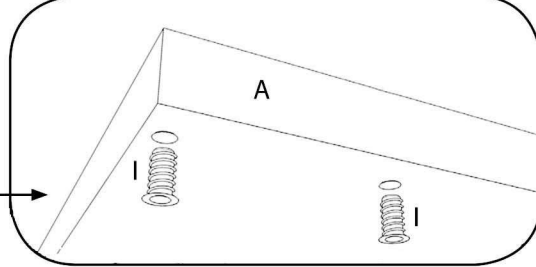

SIMONWORK BOX BT6

BOX BT6 + BT6 = BT6 BOX