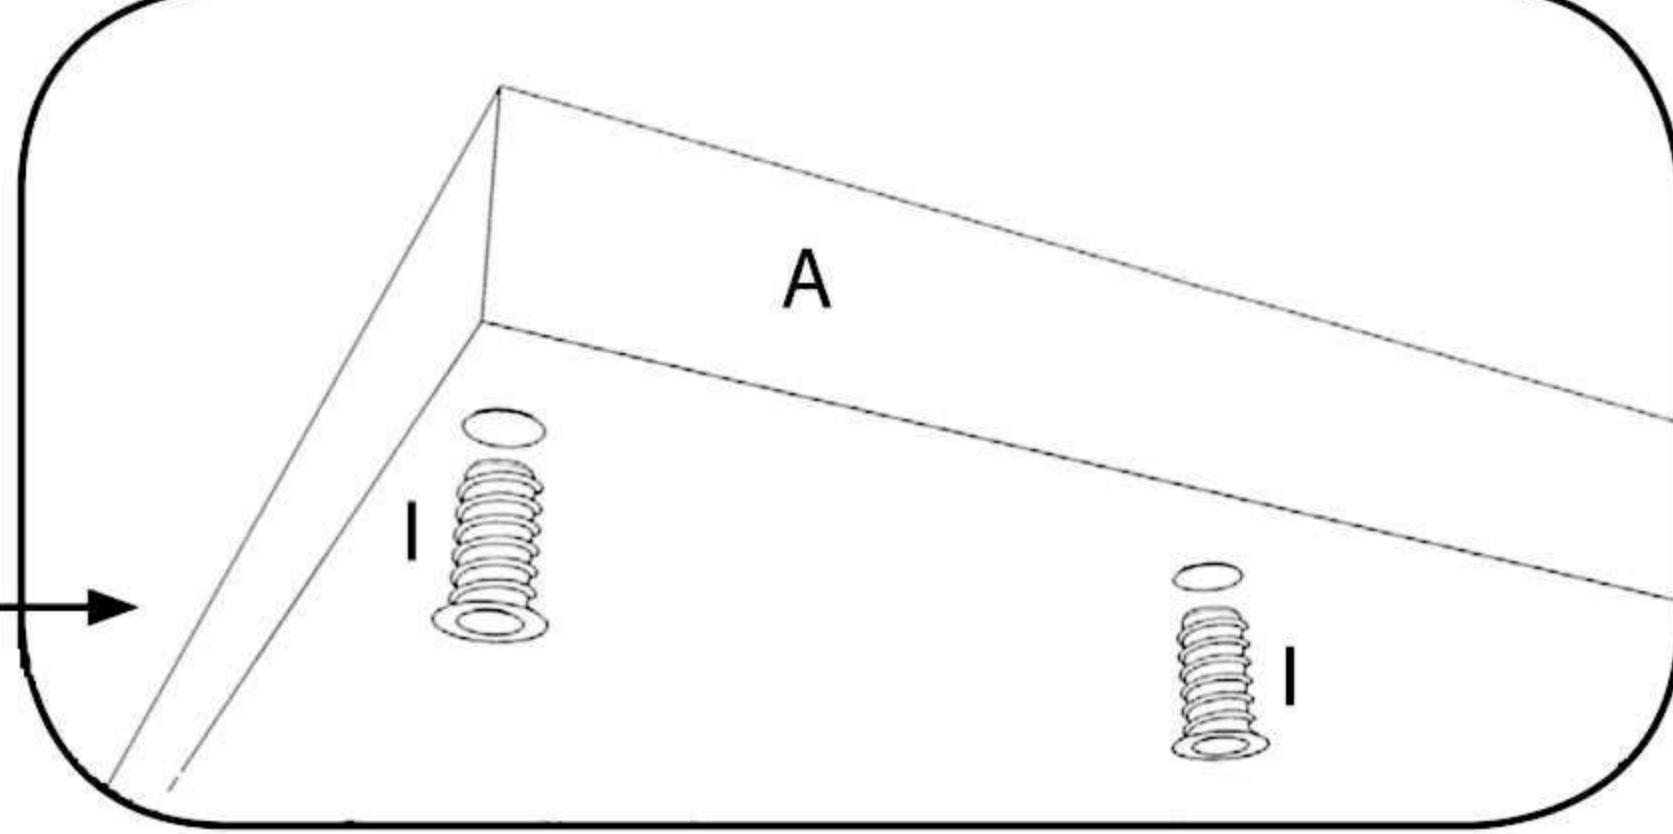

SIMONWORK BOX BT6

BOX BT6 + BT6 = BT6 BOX