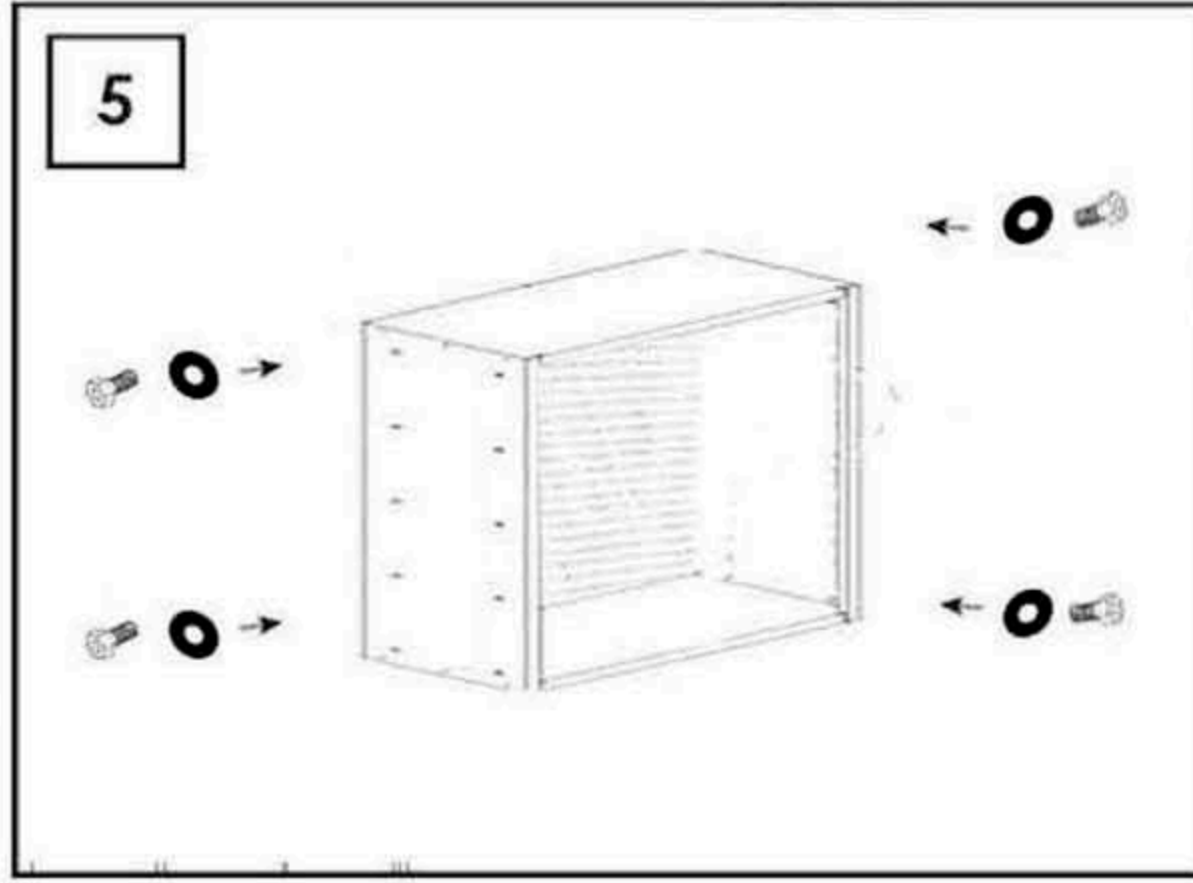

On-line instructions: www.instructionsrack.com/bt6plywoodlocker

www.simonrack.com • www.instructionrack.com • www.simontaller.com • www.simonhome.com • www.simonclassic.com • www.simonoffice.com • www.simonclick.com • www.simonclassic.com • www.simonoffice.com • www.simonhome.com • www.simonclassic.com • www.simonoffice.com • www.simonhome.com

SIMONCLASSIC

SIMONCLICK

SIMONOFFICE

SIMONTALLER

BANCOS DE TRABAJO

SIMONHOME

TAQUILLAS

SIMONTITÁN

SIMONINOX

SIMONPALET

SIMONLEVER

ALTILLOS Y PASILLOS ELEVADOS