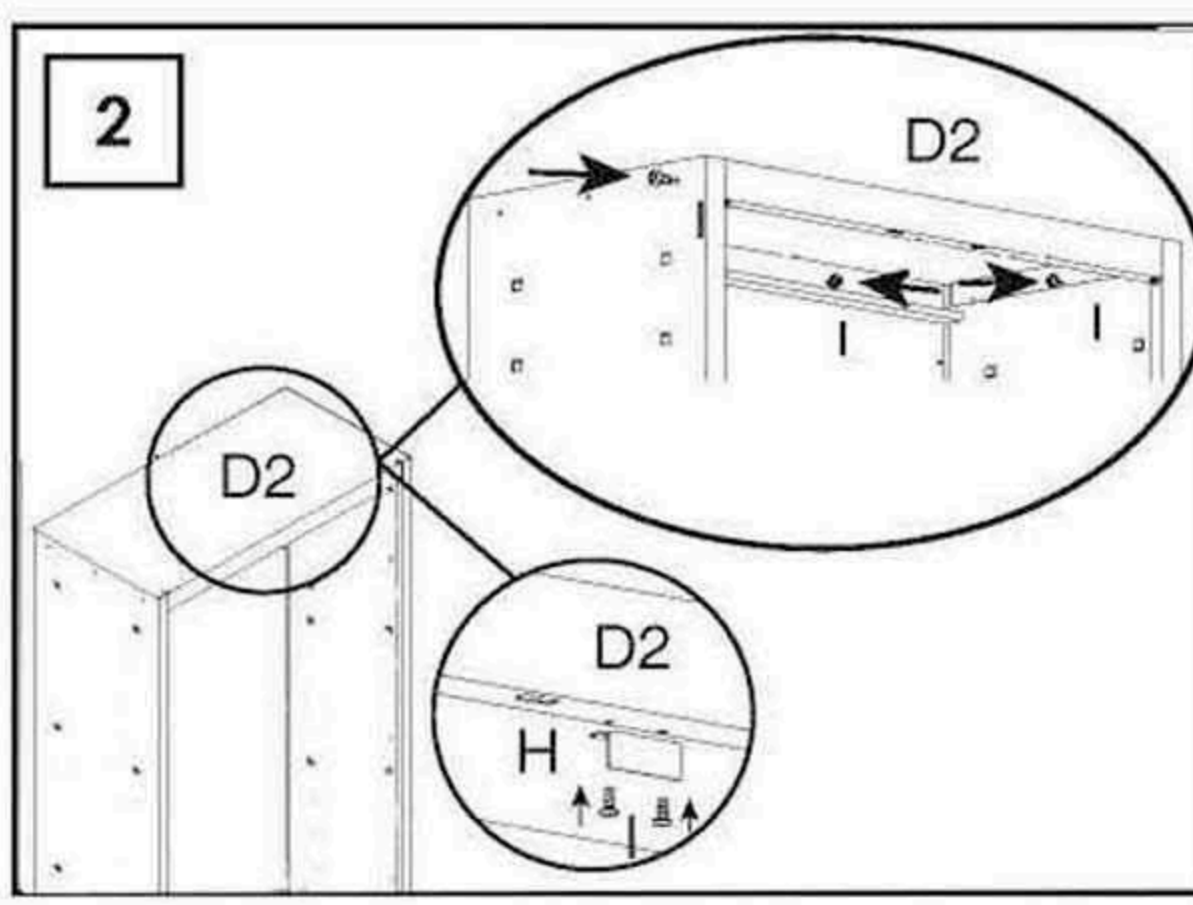

On-line instructions: www.instructionsrack.com/bt6plywoodlocker

www.simonrack.com • www.instructionrack.com • www.simontaller.com • www.simonhome.com • www.simonclassic.com • www.simonoffice.com • www.simonclick.com • www.simonclassic.com • www.simonoffice.com • www.simonhome.com • www.simonclassic.com • www.simonoffice.com • www.simonhome.com

SIMONCLASSIC

SIMONCLICK

SIMONOFFICE

SIMONTALLER

BANCOS DE TRABAJO

SIMONHOME

TAQUILLAS

SIMONTITÁN

SIMONINOX

SIMONPALET

SIMONLEVER

ALTILLOS Y PASILLOS ELEVADOS