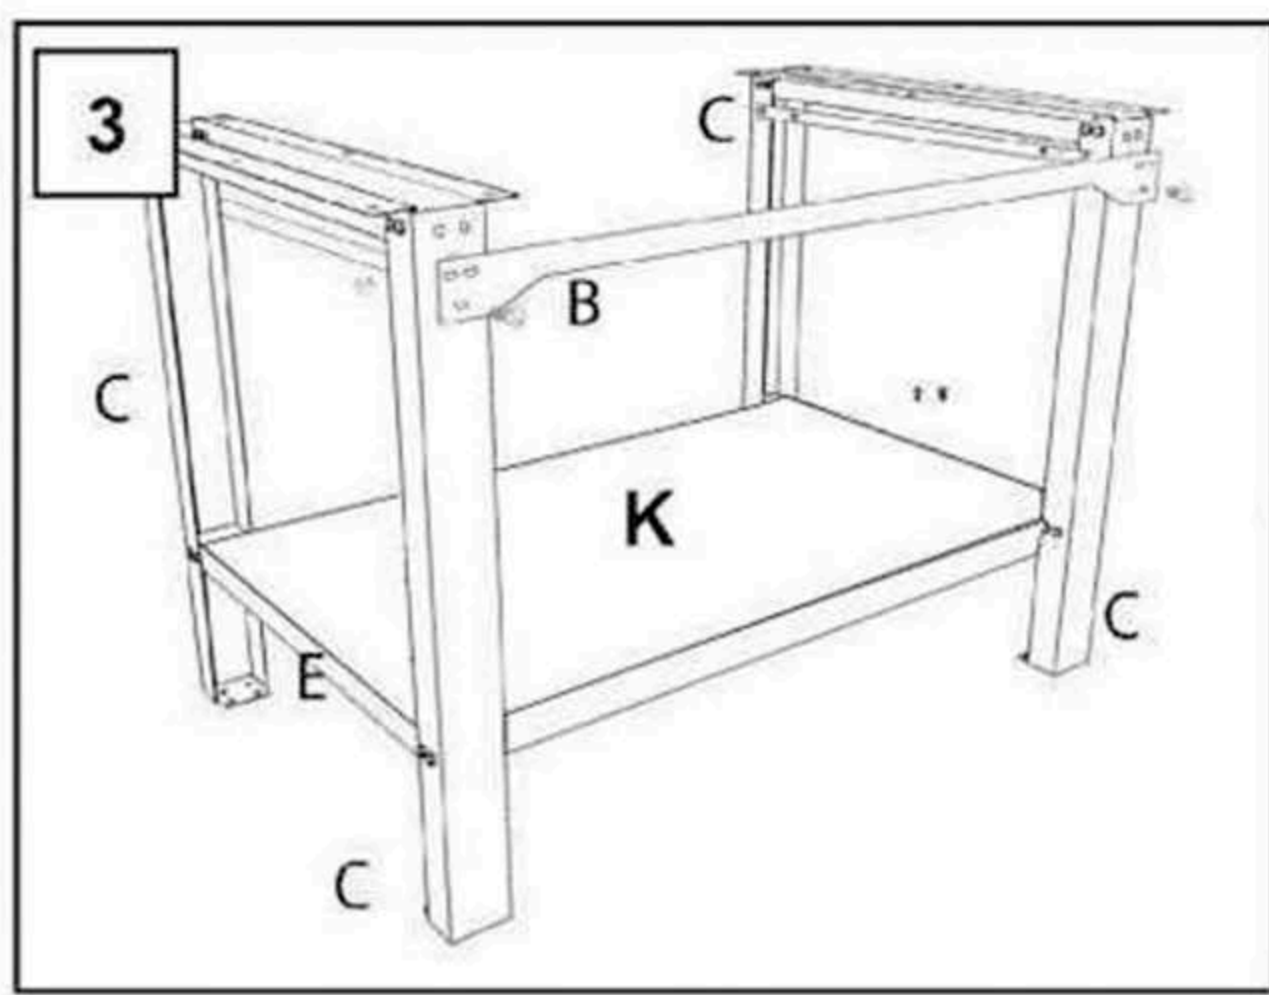

On-line instructions: www.instructionsrack.com/bt6plywoodlocker

www.simonrack.com • www.instructionrack.com • www.simontaller.com • www.simonhome.com • www.simonclassic.com • www.simonoffice.com • www.simonclick.com • www.simonclassic.com • www.simonoffice.com • www.simonhome.com • www.simonclassic.com • www.simonoffice.com • www.simonhome.com

SIMONCLASSIC

SIMONCLICK

SIMONOFFICE

SIMONTALLER

BANCOS DE TRABAJO

SIMONHOME

TAQUILLAS

SIMONTITÁN

SIMONINOX

SIMONPALET

SIMONLEVER

ALTILLOS Y PASILLOS ELEVADOS