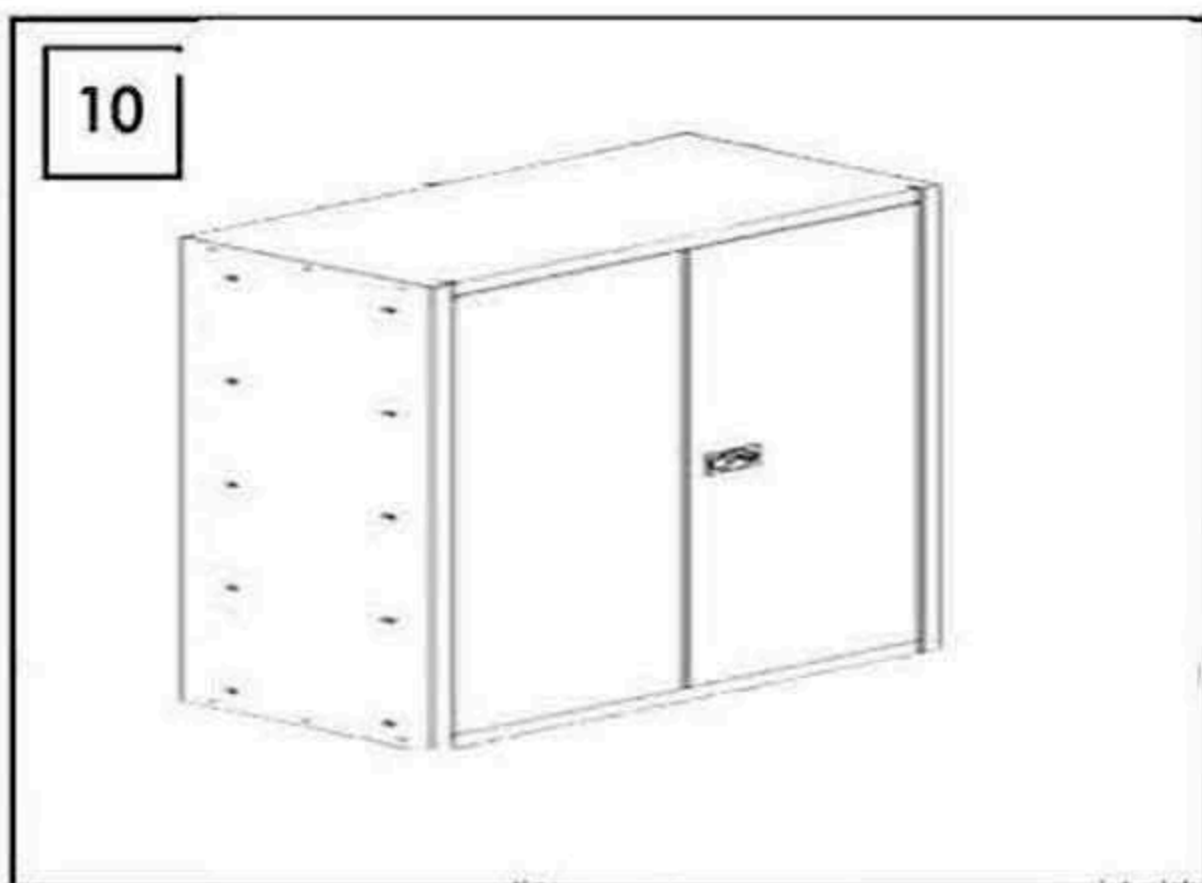

On-line instructions: www.instructionsrack.com/bt6plywoodlocker

www.simonrack.com • www.instructionrack.com • www.simontaller.com • www.simonhome.com • www.simonclassic.com • www.simonoffice.com • www.simonclick.com • www.simonclassic.com • www.simonoffice.com • www.simonhome.com • www.simonclassic.com • www.simonoffice.com • www.simonhome.com

SIMONCLASSIC

SIMONCLICK

SIMONOFFICE

SIMONTALLER

BANCOS DE TRABAJO

SIMONHOME

TAQUILLAS

SIMONTITÁN

SIMONINOX

SIMONPALET

SIMONLEVER

ALTILLOS Y PASILLOS ELEVADOS