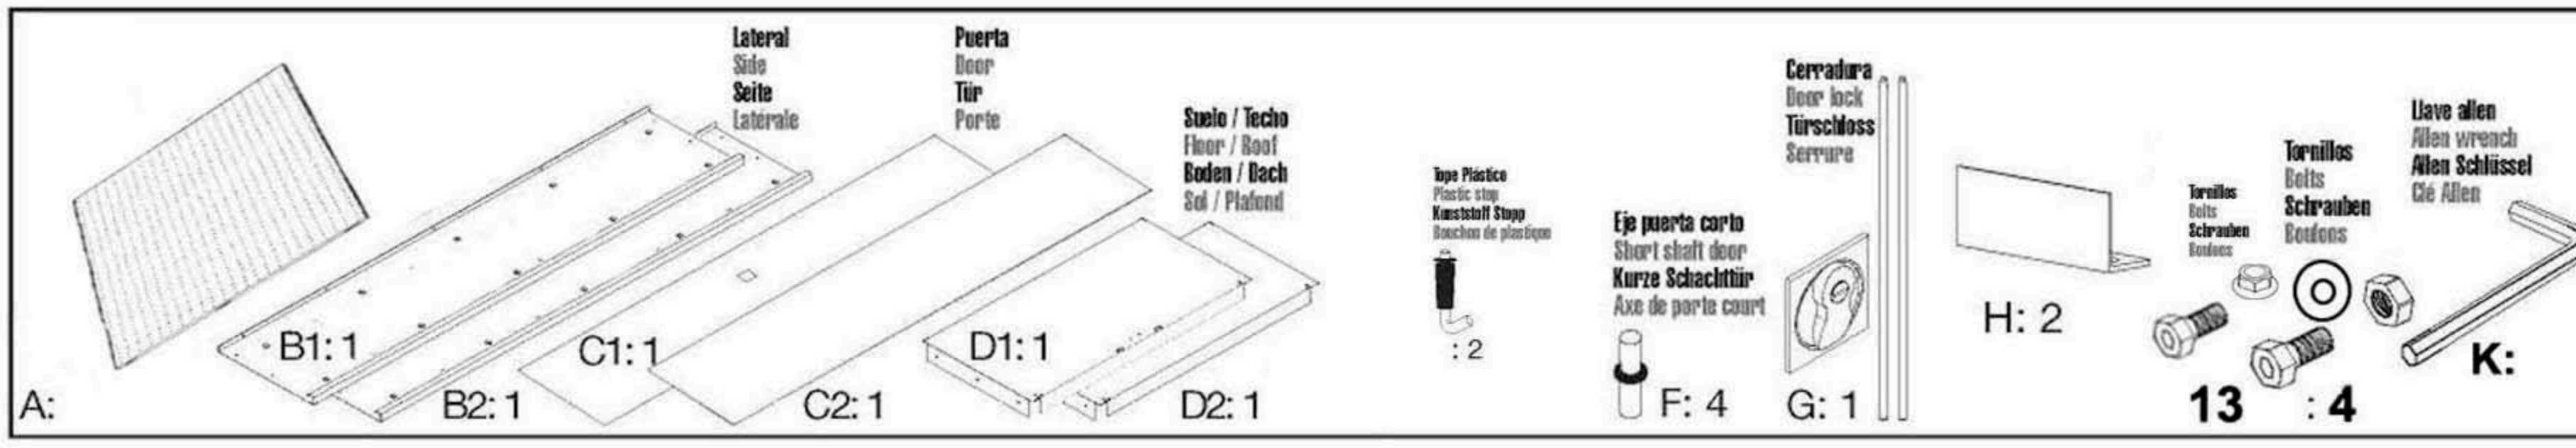

On-line instructions: www.instructionsrack.com/bt6plywoodlocker

www.simonrack.com • www.instructionrack.com • www.simontaller.com • www.simonhome.com • www.simonclassic.com • www.simonoffice.com • www.simonclick.com • www.simonclassic.com • www.simonoffice.com • www.simonhome.com • www.simonclassic.com • www.simonoffice.com • www.simonhome.com

SIMONCLASSIC

SIMONCLICK

SIMONOFFICE

SIMONTALLER

BANCOS DE TRABAJO

SIMONHOME

TAQUILLAS

SIMONTITÁN

SIMONINOX

SIMONPALET

SIMONLEVER

ALTILLOS Y PASILLOS ELEVADOS