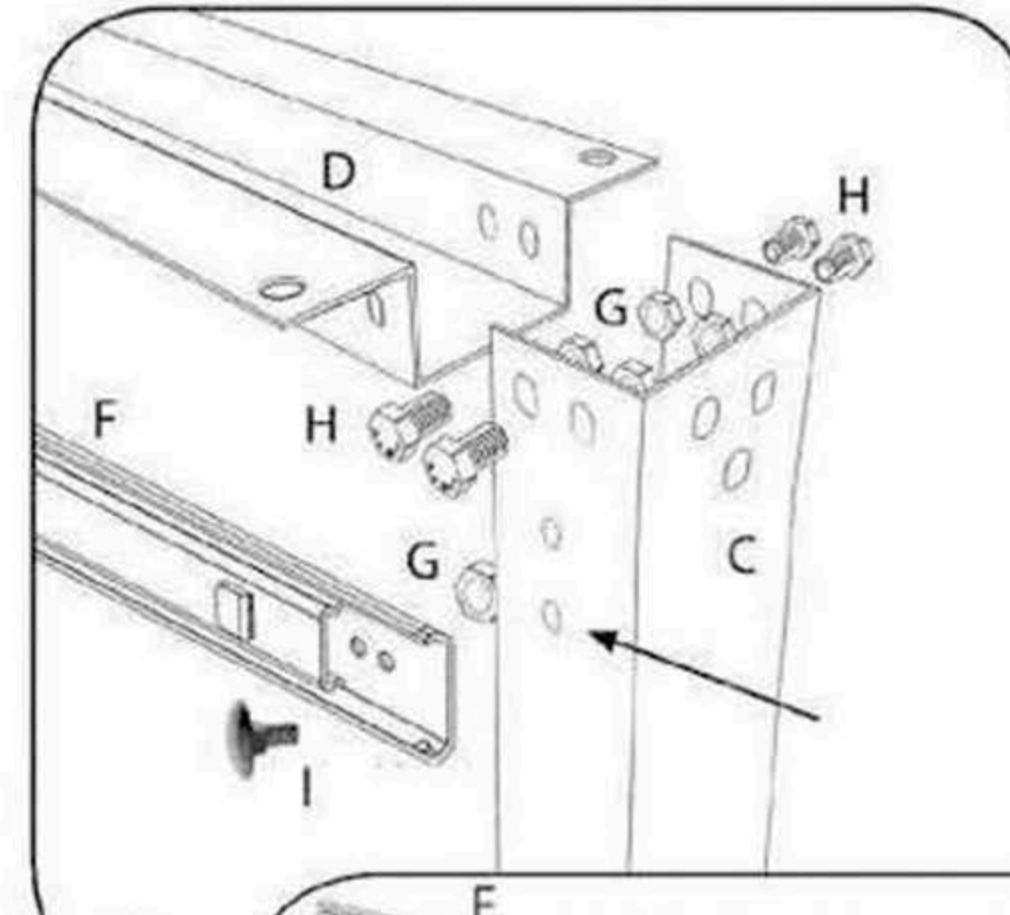

On-line instructions: www.instructionsrack.com/bt6plywoodlocker

www.simonrack.com • www.instructionrack.com • www.simontaller.com • www.simonhome.com • www.simonclassic.com • www.simonoffice.com • www.simonclick.com • www.simonclassic.com • www.simonoffice.com • www.simonhome.com • www.simonclassic.com • www.simonoffice.com • www.simonhome.com

SIMONCLASSIC

SIMONCLICK

SIMONOFFICE

SIMONTALLER

BANCOS DE TRABAJO

SIMONHOME

TAQUILLAS

SIMONTITÁN

SIMONINOX

SIMONPALET

SIMONLEVER

ALTILLOS Y PASILLOS ELEVADOS