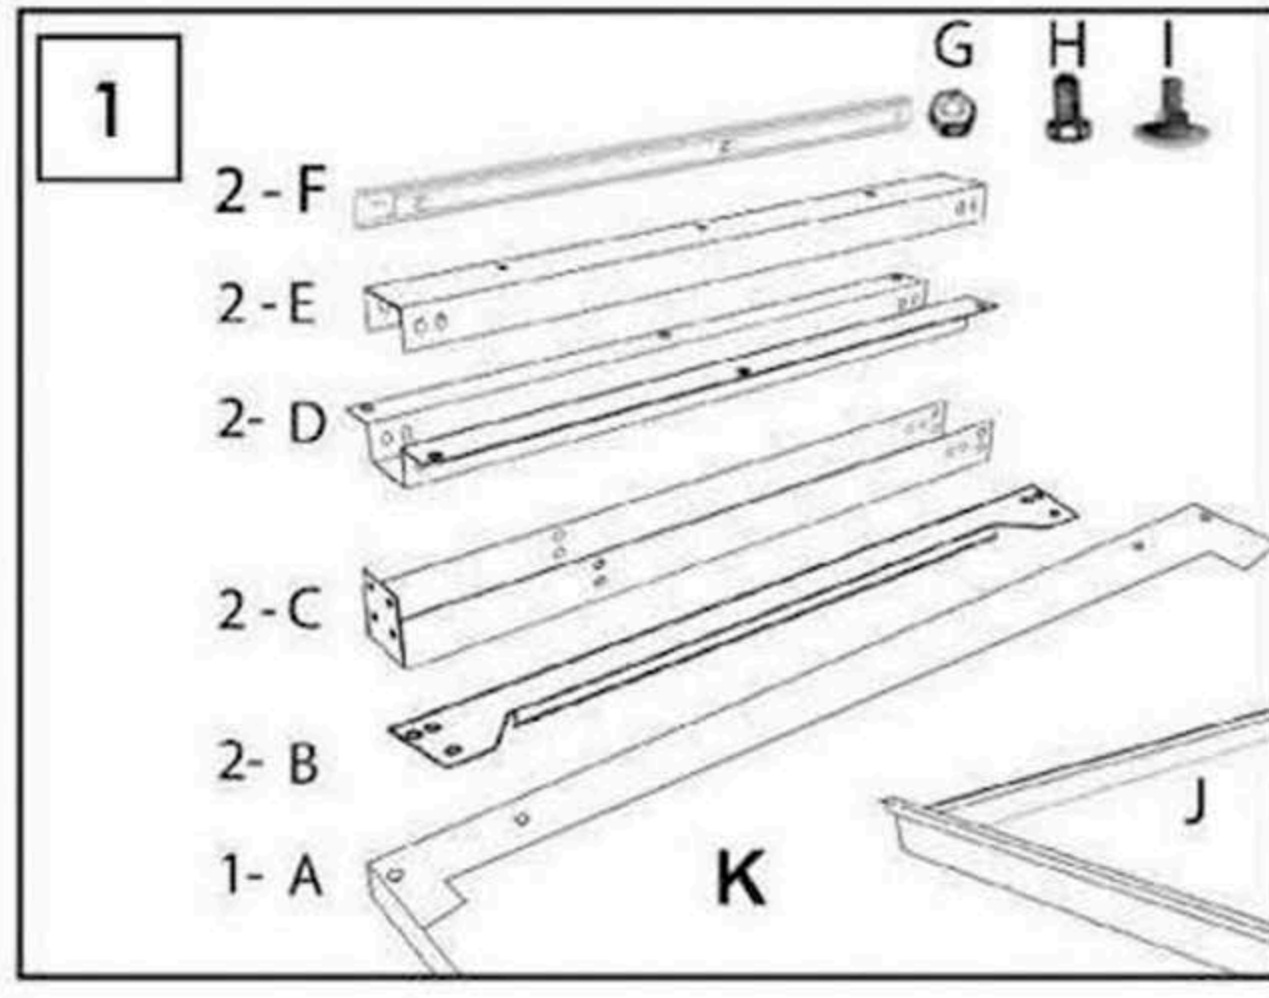

On-line instructions: www.instructionsrack.com/bt6plywoodlocker

www.simonrack.com • www.instructionrack.com • www.simontaller.com • www.simonhome.com • www.simonclassic.com • www.simonoffice.com • www.simonclick.com • www.simonclassic.com • www.simonoffice.com • www.simonhome.com • www.simonclassic.com • www.simonoffice.com • www.simonhome.com

SIMONCLASSIC

SIMONCLICK

SIMONOFFICE

SIMONTALLER

BANCOS DE TRABAJO

SIMONHOME

TAQUILLAS

SIMONTITÁN

SIMONINOX

SIMONPALET

SIMONLEVER

ALTILLOS Y PASILLOS ELEVADOS