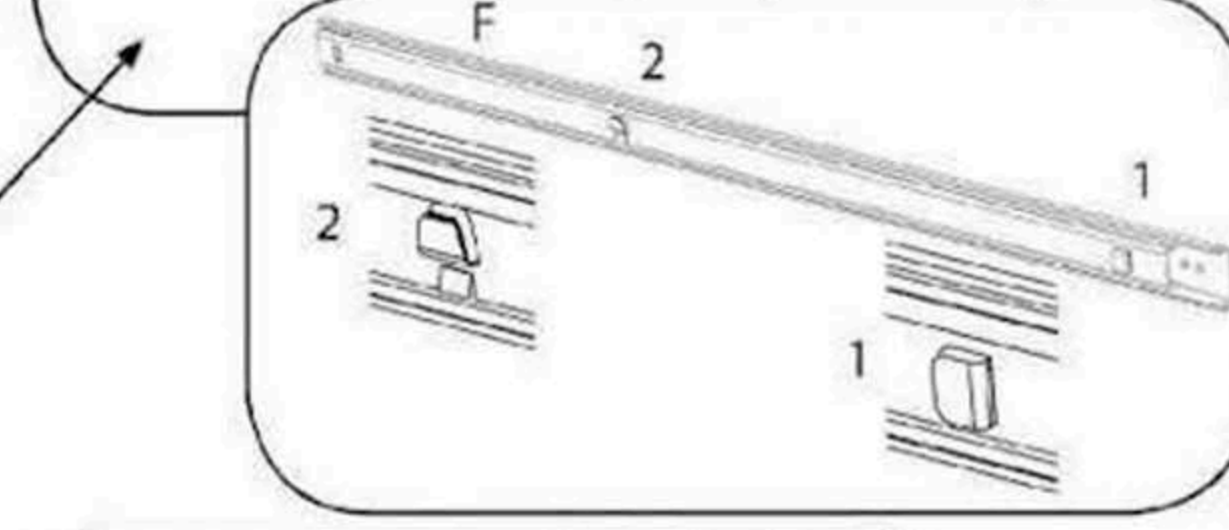

On-line instructions: www.instructionsrack.com/bt6plywoodlocker

www.simonrack.com • www.instructionrack.com • www.simontaller.com • www.simonhome.com • www.simonclassic.com • www.simonoffice.com • www.simonclick.com • www.simonclassic.com • www.simonoffice.com • www.simonhome.com • www.simonclassic.com • www.simonoffice.com • www.simonhome.com

SIMONCLASSIC

SIMONCLICK

SIMONOFFICE

SIMONTALLER

BANCOS DE TRABAJO

SIMONHOME

TAQUILLAS

SIMONTITÁN

SIMONINOX

SIMONPALET

SIMONLEVER

ALTILLOS Y PASILLOS ELEVADOS