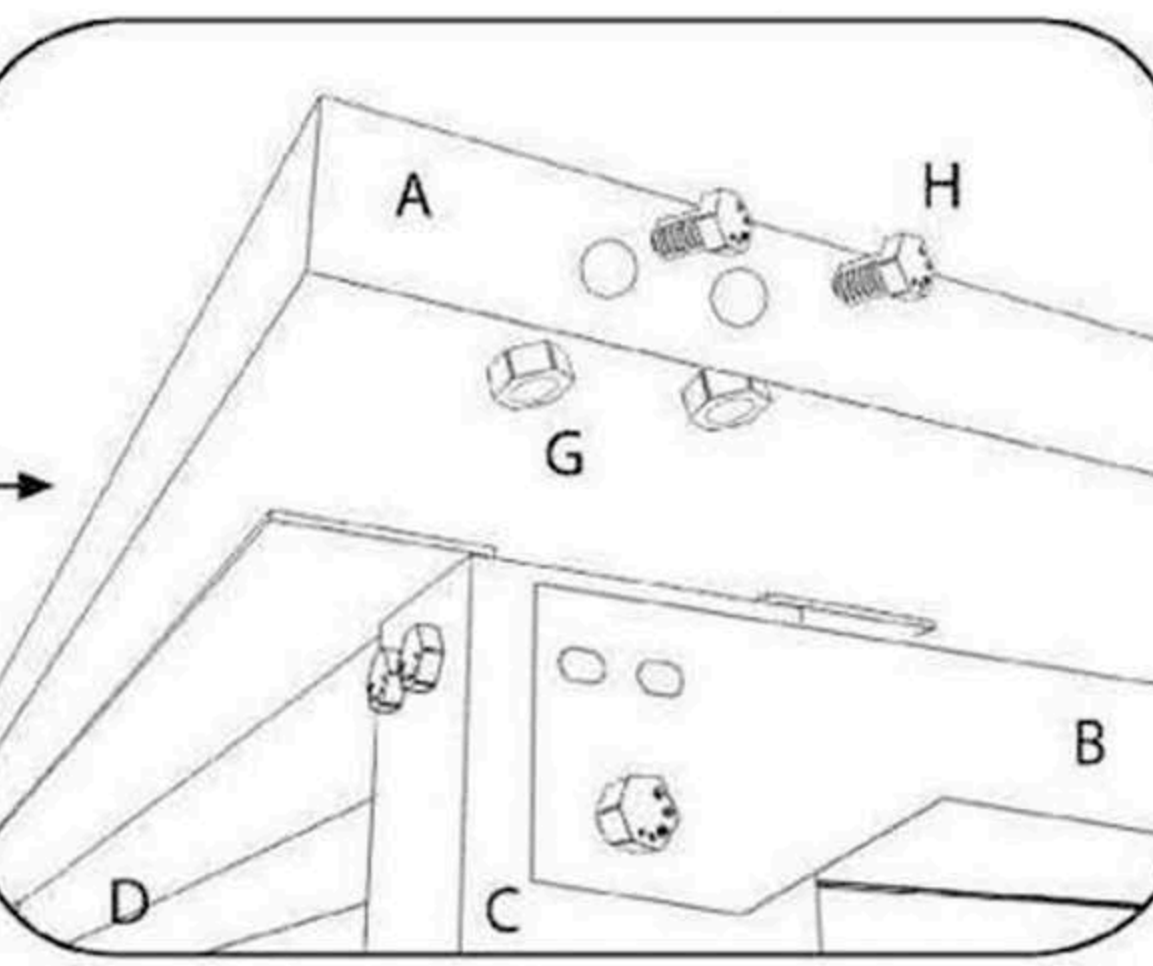

On-line instructions: www.instructionsrack.com/bt6plywoodlocker

www.simonrack.com • www.instructionrack.com • www.simontaller.com • www.simonhome.com • www.simonclassic.com • www.simonoffice.com • www.simonclick.com • www.simonclassic.com • www.simonoffice.com • www.simonhome.com • www.simonclassic.com • www.simonoffice.com • www.simonhome.com

SIMONCLASSIC

SIMONCLICK

SIMONOFFICE

SIMONTALLER

BANCOS DE TRABAJO

SIMONHOME

TAQUILLAS

SIMONTITÁN

SIMONINOX

SIMONPALET

SIMONLEVER

ALTILLOS Y PASILLOS ELEVADOS