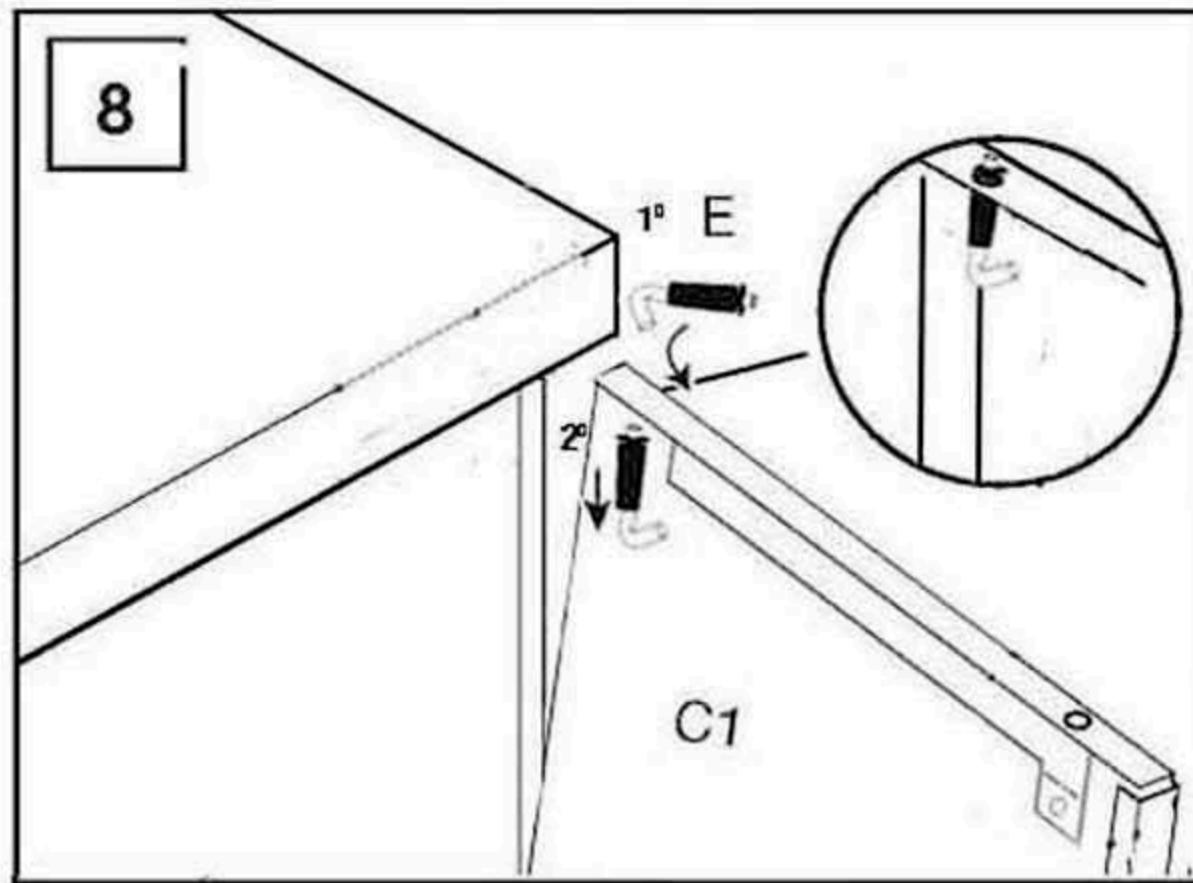

On-line instructions: www.instructionsrack.com/bt6plywoodlocker

www.simonrack.com • www.instructionrack.com • www.simontaller.com • www.simonhome.com • www.simonclassic.com • www.simonoffice.com • www.simonclick.com • www.simonclassic.com • www.simonoffice.com • www.simonhome.com • www.simonclassic.com • www.simonoffice.com • www.simonhome.com

SIMONCLASSIC

SIMONCLICK

SIMONOFFICE

SIMONTALLER

BANCOS DE TRABAJO

SIMONHOME

TAQUILLAS

SIMONTITÁN

SIMONINOX

SIMONPALET

SIMONLEVER

ALTILLOS Y PASILLOS ELEVADOS