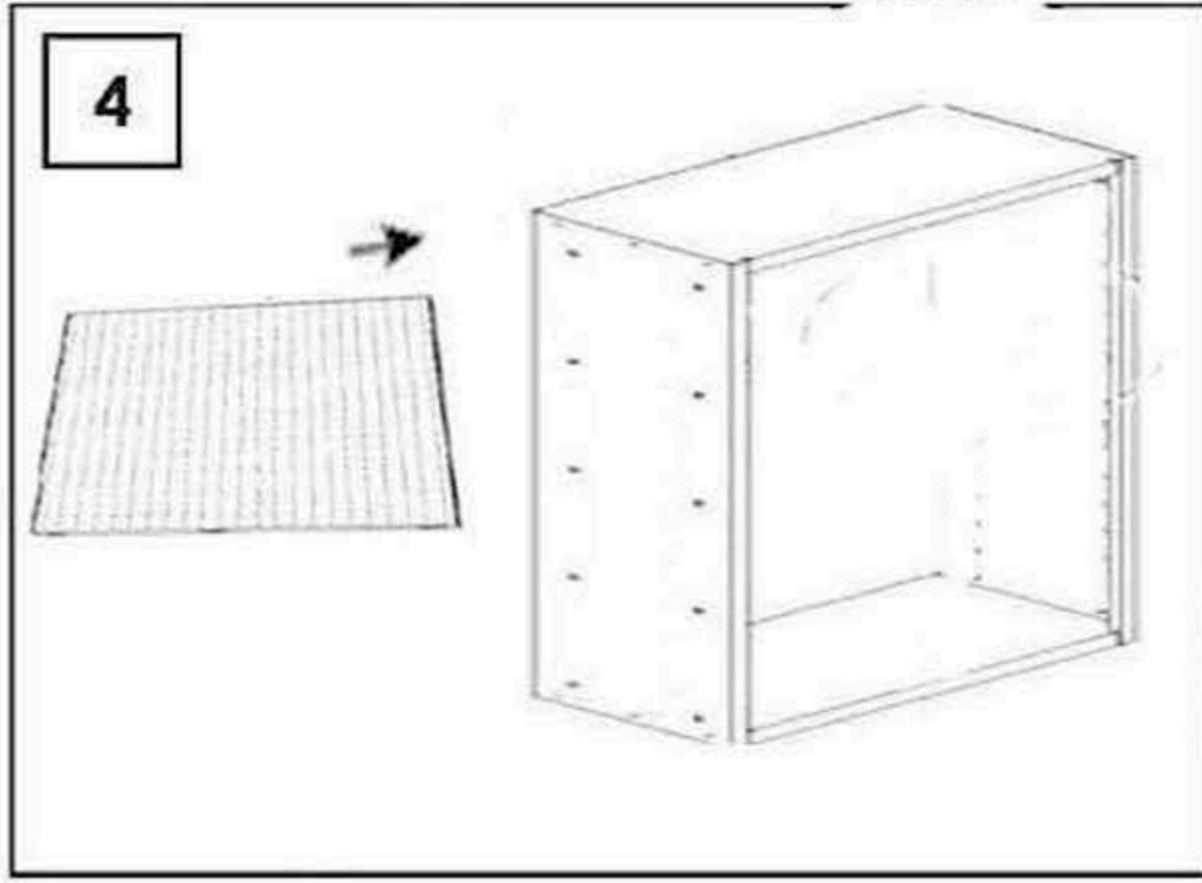

On-line instructions: www.instructionsrack.com/bt6plywoodlocker

www.simonrack.com • www.instructionrack.com • www.simontaller.com • www.simonhome.com • www.simonclassic.com • www.simonoffice.com • www.simonclick.com • www.simonclassic.com • www.simonoffice.com • www.simonhome.com • www.simonclassic.com • www.simonoffice.com • www.simonhome.com

SIMONCLASSIC

SIMONCLICK

SIMONOFFICE

SIMONTALLER

BANCOS DE TRABAJO

SIMONHOME

TAQUILLAS

SIMONTITÁN

SIMONINOX

SIMONPALET

SIMONLEVER

ALTILLOS Y PASILLOS ELEVADOS