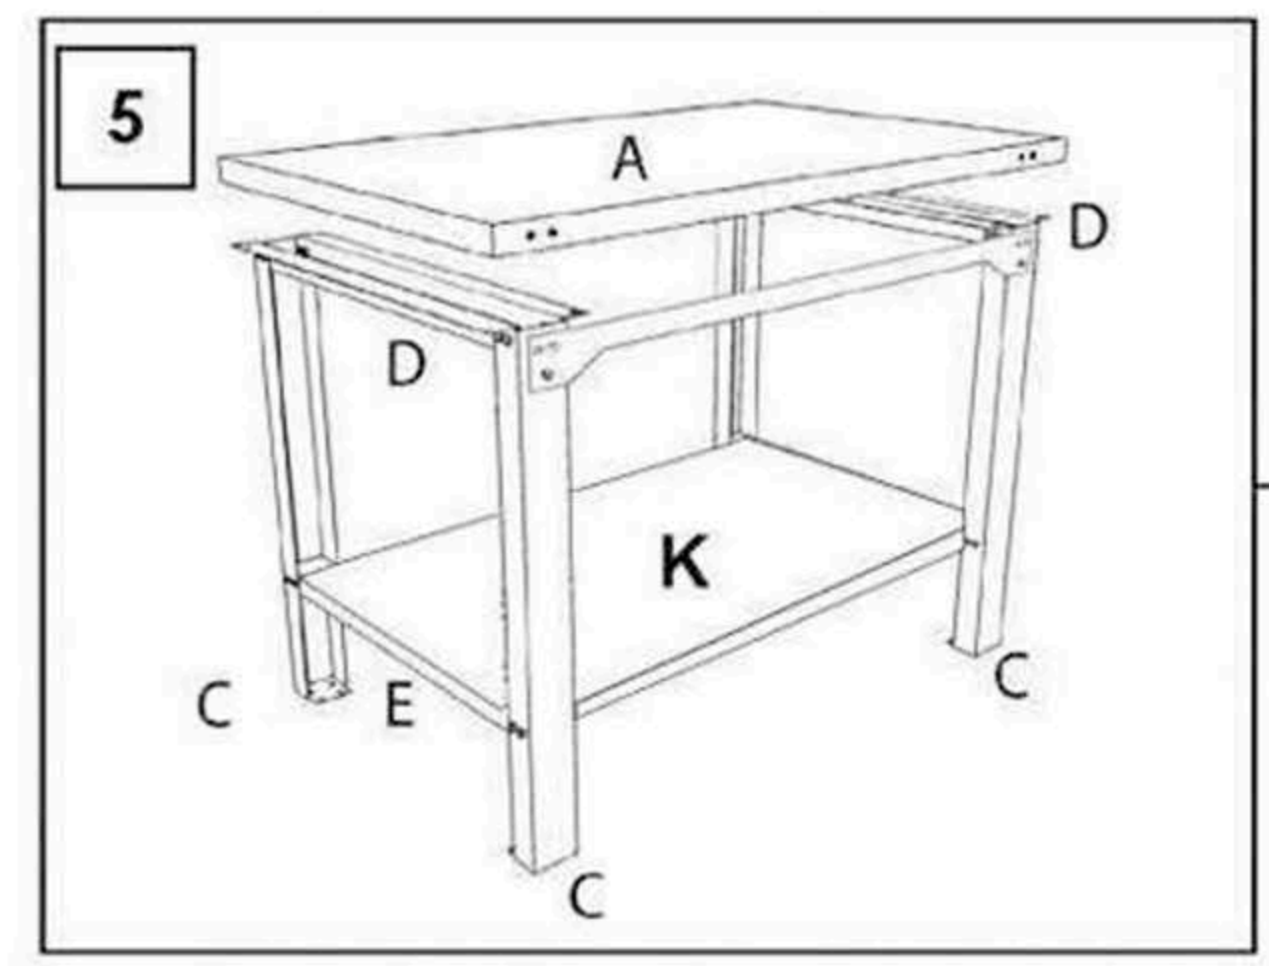

On-line instructions: www.instructionsrack.com/bt6plywoodlocker

www.simonrack.com • www.instructionrack.com • www.simontaller.com • www.simonhome.com • www.simonclassic.com • www.simonoffice.com • www.simonclick.com • www.simonclassic.com • www.simonoffice.com • www.simonhome.com • www.simonclassic.com • www.simonoffice.com • www.simonhome.com

SIMONCLASSIC

SIMONCLICK

SIMONOFFICE

SIMONTALLER

BANCOS DE TRABAJO

SIMONHOME

TAQUILLAS

SIMONTITÁN

SIMONINOX

SIMONPALET

SIMONLEVER

ALTILLOS Y PASILLOS ELEVADOS