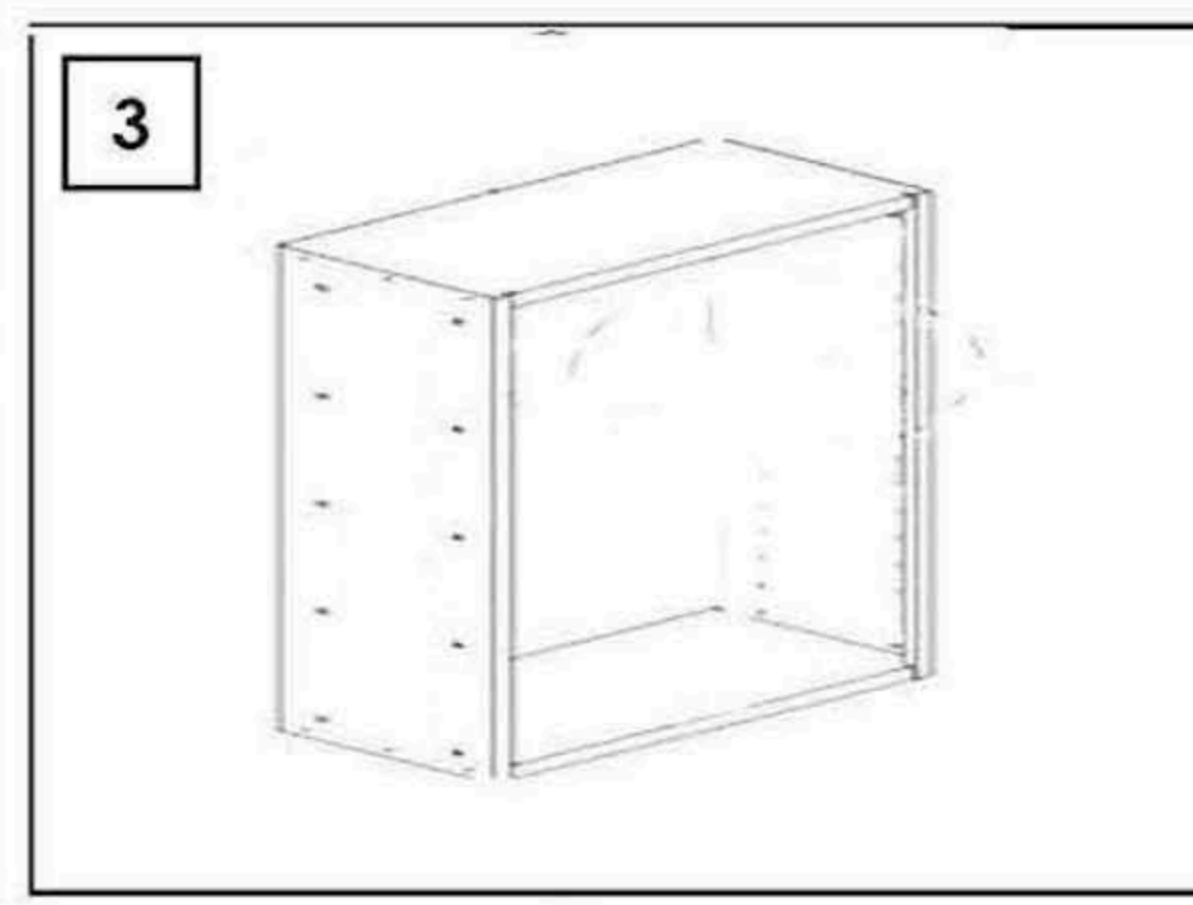

On-line instructions: www.instructionsrack.com/bt6plywoodlocker

www.simonrack.com • www.instructionrack.com • www.simontaller.com • www.simonhome.com • www.simonclassic.com • www.simonoffice.com • www.simonclick.com • www.simonclassic.com • www.simonoffice.com • www.simonhome.com • www.simonclassic.com • www.simonoffice.com • www.simonhome.com

SIMONCLASSIC

SIMONCLICK

SIMONOFFICE

SIMONTALLER

BANCOS DE TRABAJO

SIMONHOME

TAQUILLAS

SIMONTITÁN

SIMONINOX

SIMONPALET

SIMONLEVER

ALTILLOS Y PASILLOS ELEVADOS