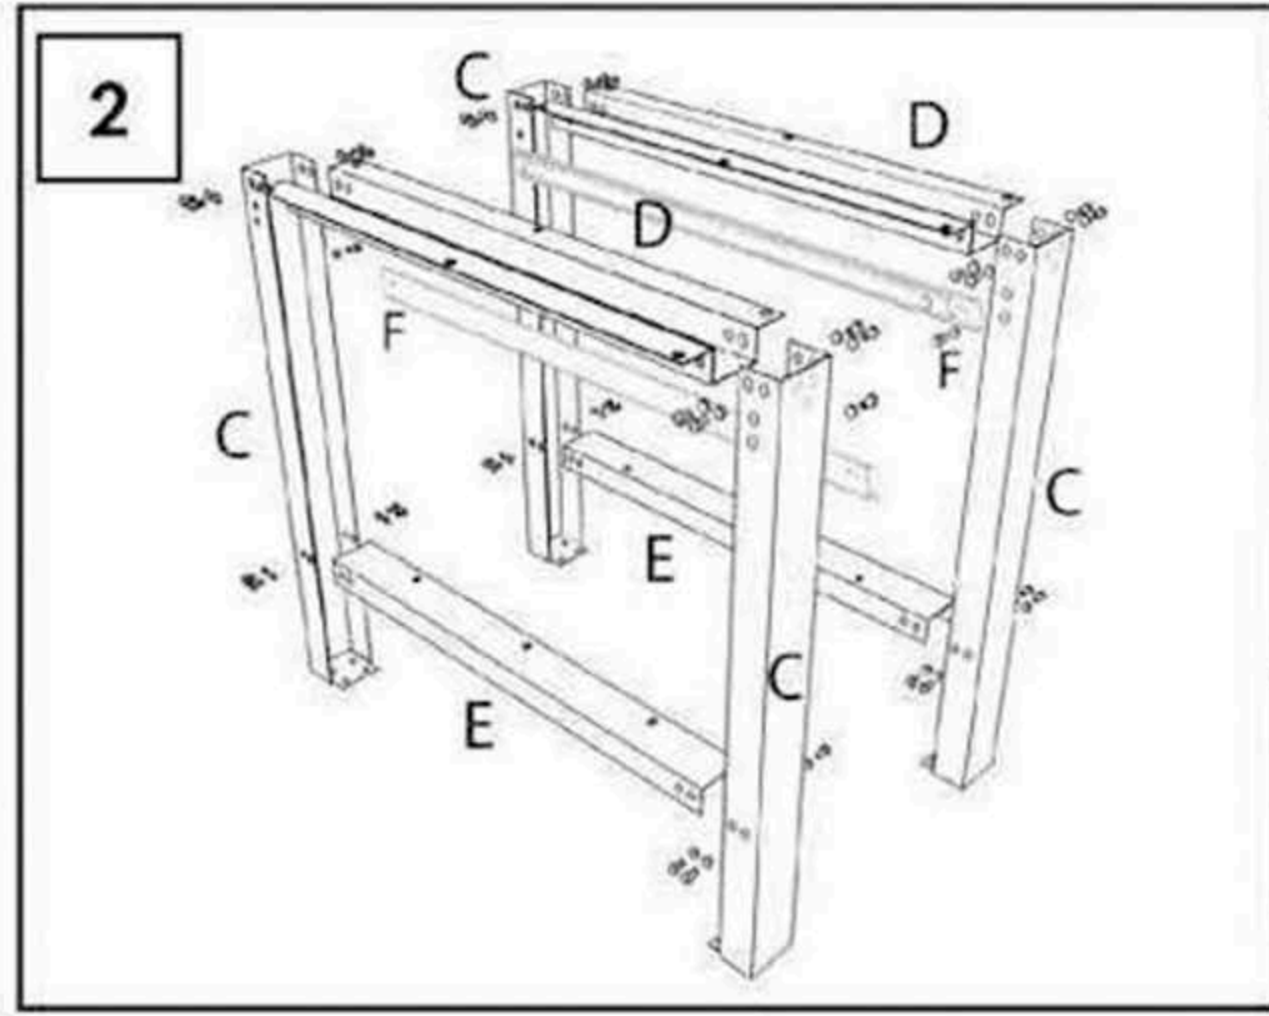

On-line instructions: www.instructionsrack.com/bt6plywoodlocker

www.simonrack.com • www.instructionrack.com • www.simontaller.com • www.simonhome.com • www.simonclassic.com • www.simonoffice.com • www.simonclick.com • www.simonclassic.com • www.simonoffice.com • www.simonhome.com • www.simonclassic.com • www.simonoffice.com • www.simonhome.com

SIMONCLASSIC

SIMONCLICK

SIMONOFFICE

SIMONTALLER

BANCOS DE TRABAJO

SIMONHOME

TAQUILLAS

SIMONTITÁN

SIMONINOX

SIMONPALET

SIMONLEVER

ALTILLOS Y PASILLOS ELEVADOS