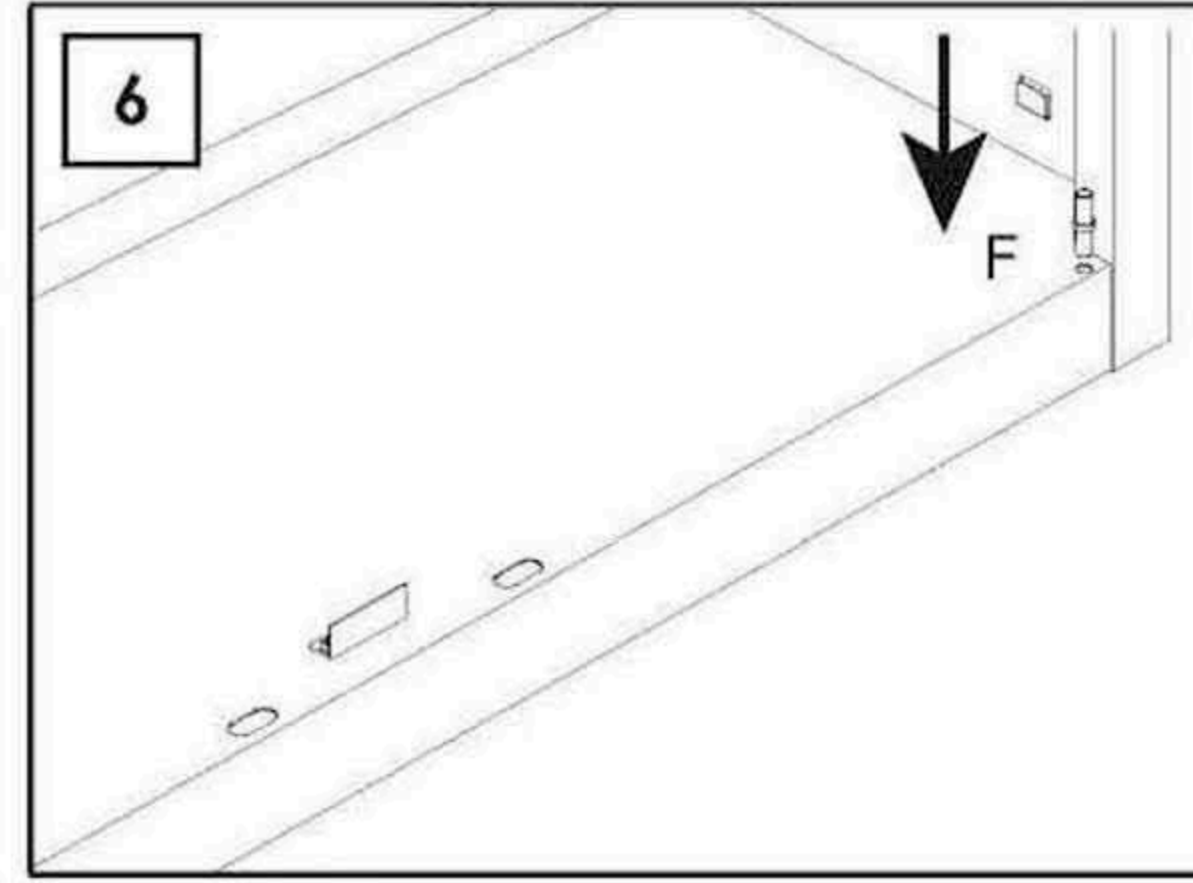

On-line instructions: www.instructionsrack.com/bt6plywoodlocker

www.simonrack.com • www.instructionrack.com • www.simontaller.com • www.simonhome.com • www.simonclassic.com • www.simonoffice.com • www.simonclick.com • www.simonclassic.com • www.simonoffice.com • www.simonhome.com • www.simonclassic.com • www.simonoffice.com • www.simonhome.com

SIMONCLASSIC

SIMONCLICK

SIMONOFFICE

SIMONTALLER

BANCOS DE TRABAJO

SIMONHOME

TAQUILLAS

SIMONTITÁN

SIMONINOX

SIMONPALET

SIMONLEVER

ALTILLOS Y PASILLOS ELEVADOS