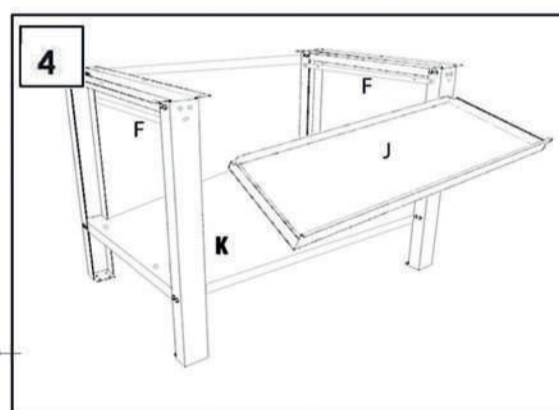

SIMONWORK BT6 PRO TANDEM BOX CABINET

BT6 PRO TANDEM BOX