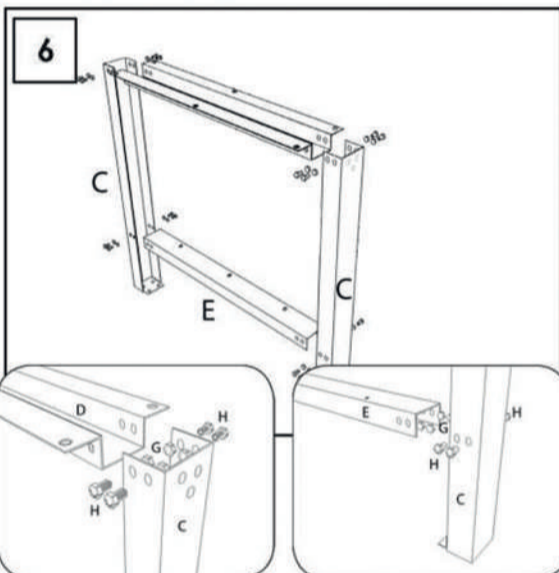

SIMONWORK BT6 PRO TANDEM BOX CABINET

BT6 PRO TANDEM BOX