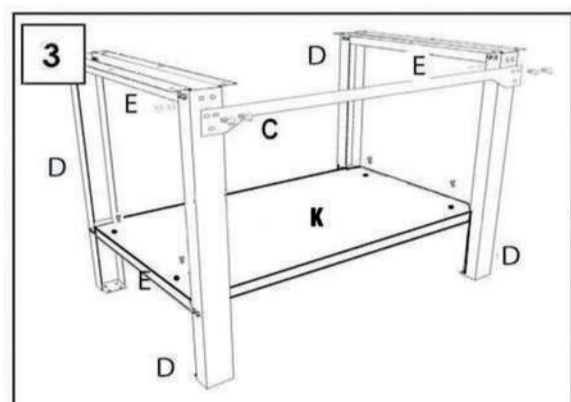

SIMONWORK BT6 PRO TANDEM BOX CABINET

BT6 PRO TANDEM BOX