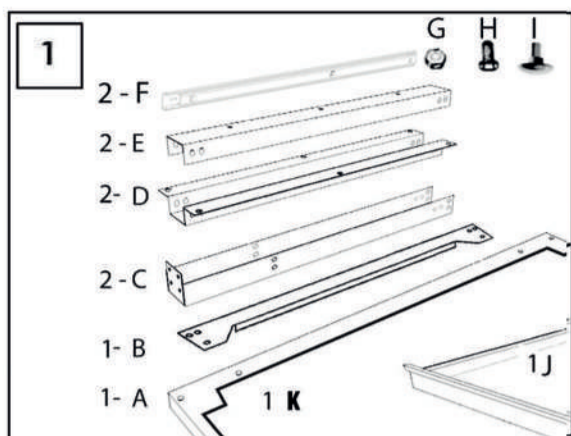

SIMONWORK BT6 PRO TANDEM BOX CABINET

BT6 PRO TANDEM BOX