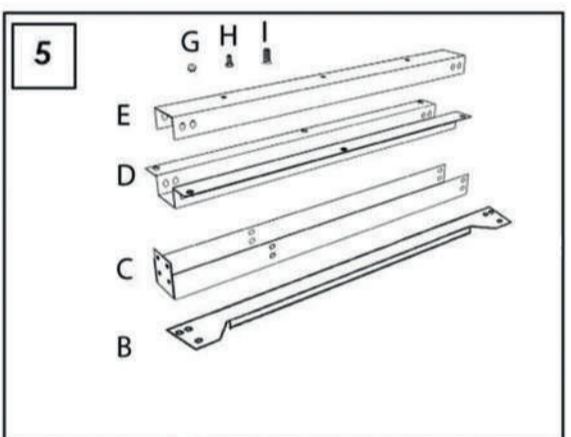

SIMONWORK BT6 PRO TANDEM BOX CABINET

BT6 PRO TANDEM BOX