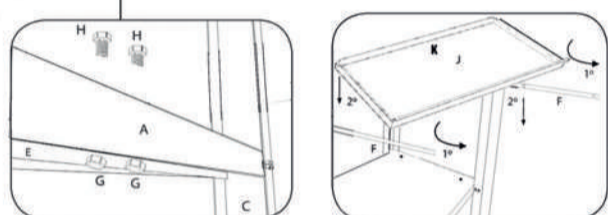

SIMONWORK BT6 PRO TANDEM BOX CABINET

BT6 PRO TANDEM BOX