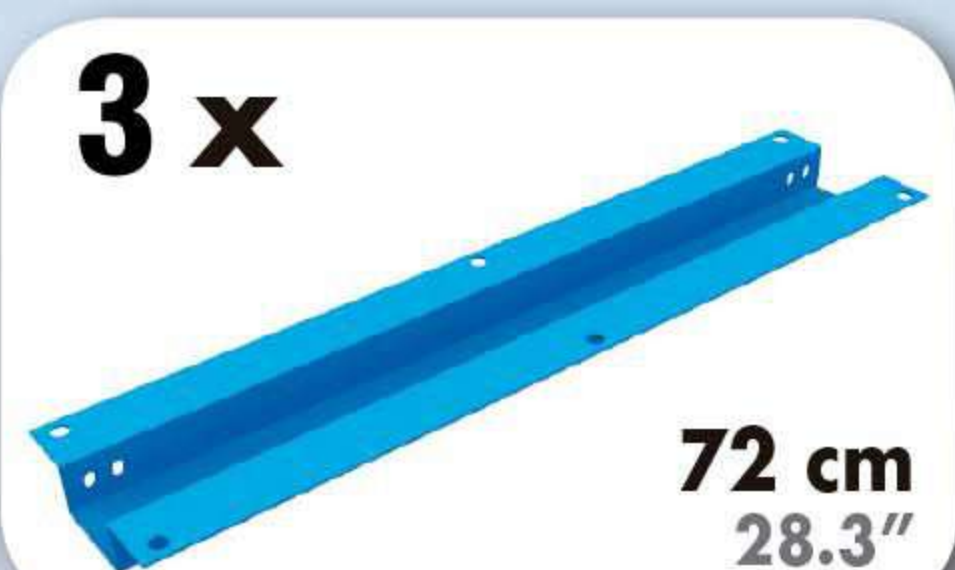

CABINET

Simon Rack
SINCE 1964 - MANUFACTURER

ESTANTERIAS SIMON S.L. B.50.556.463
PG. ALFAMEN C/ POLIGONO C. Nº3
ALFAMEN (ZARAGOZA)