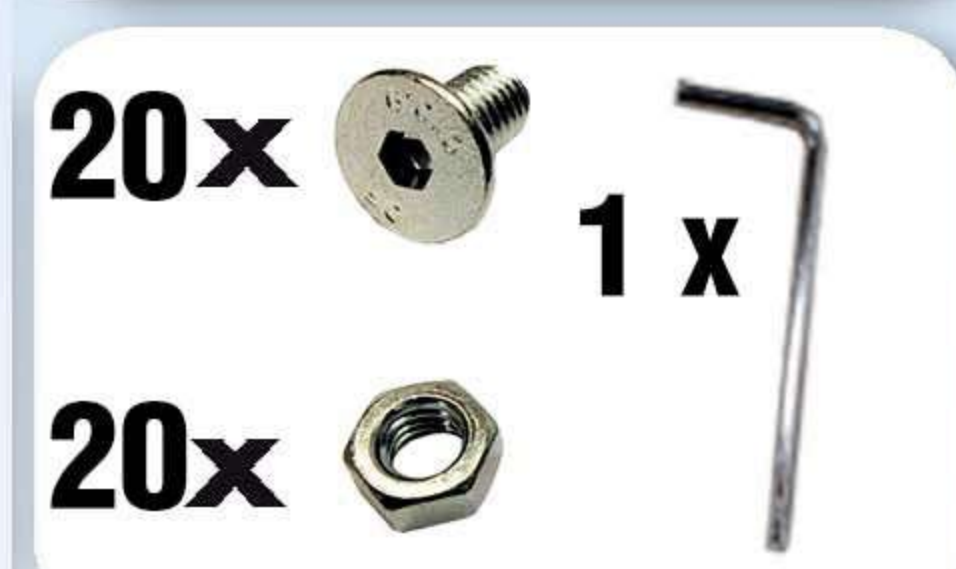

CABINET

Simon Rack
SINCE 1964 - MANUFACTURER

ESTANTERIAS SIMON S.L. B.50.556.463
PG. ALFAMEN C/ POLIGONO C. Nº3
ALFAMEN (ZARAGOZA)