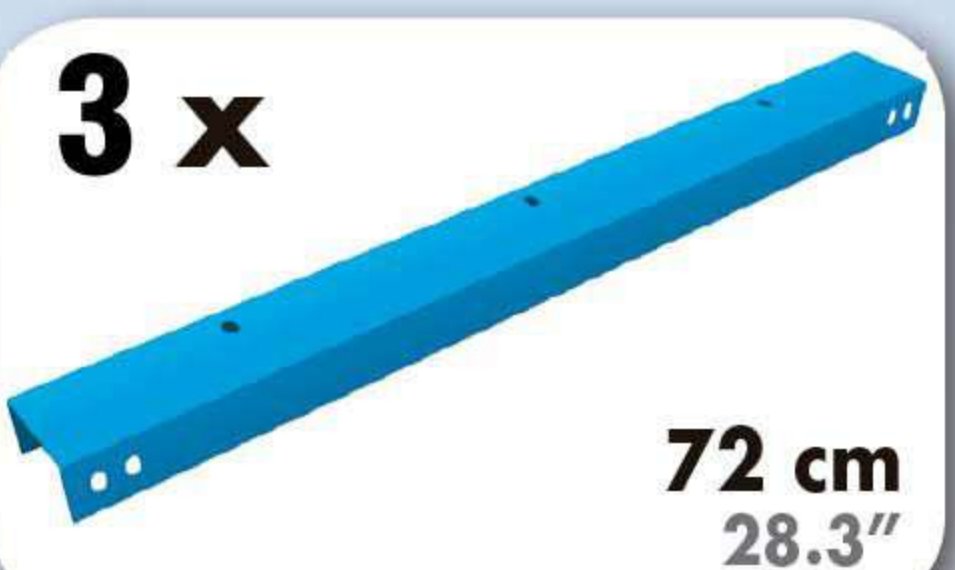

CABINET

Simon Rack
SINCE 1964 - MANUFACTURER

ESTANTERIAS SIMON S.L. B.50.556.463
PG. ALFAMEN C/ POLIGONO C. Nº3
ALFAMEN (ZARAGOZA)